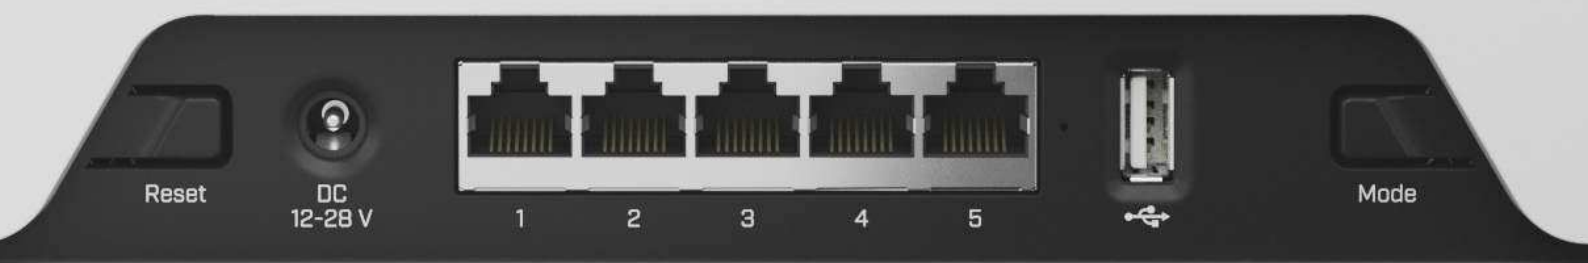

*Chateau is a high-speed, dual-band home access point that adapts to your needs. It features a **powerful quad-core ARM CPU**, a fast, reliable, and responsive **CAT6 LTE modem** for excellent mobile connectivity, and **the most advanced networking software** on the market – RouterOS. But don't worry – it can be as simple or as complex as you want. Chateau is designed to serve the most diverse user groups: IT professionals can push it to its limits, regular households can plug it in and forget it exists. With Chateau, you will always have options.*

5x Gigabit Ethernet ports can be useful to connect all your home devices (media servers, PC towers, TV's). You can also keep the LTE as a backup and use the Gigabit Ethernet to connect to a wired ISP for even higher speeds!