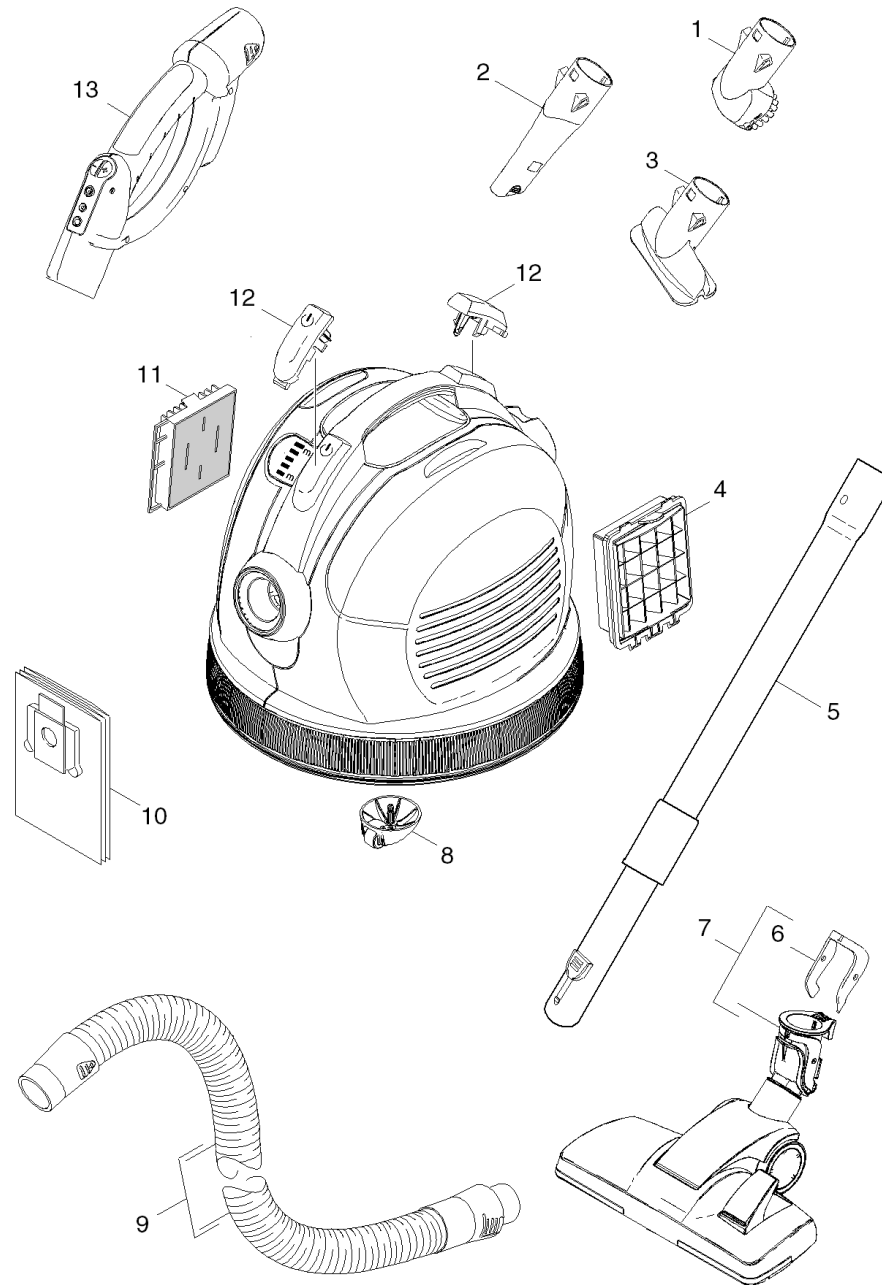

# Short spare parts list (1.195-607.3)

Home and Garden \ Vacuum cleaner \ Dry vacuum cleaner \ VC 6 Premium white \*EU-II \ Short spare parts list

## Short spare parts list (1.195-607.3)

Home and Garden \ Vacuum cleaner \ Dry vacuum cleaner \ VC 6 Premium white \*EU-II \ Short spare parts list

**KÄRCHER**

| POS | Article no. | Description                     | Quantity | Unit |
|-----|-------------|---------------------------------|----------|------|
| 1   | 4.195-005.0 | Furniture brush                 | 1.000    | ST   |
| 2   | 4.195-202.0 | Crevice nozzle telescope        | 1.000    | ST   |
| 3   | 4.195-004.0 | Upholstery nozzle               | 1.000    | ST   |
| 4   | 6.414-805.0 | Filter Ersatz EPA 12            | 1.000    | ST   |
| 5   | 6.902-144.0 | Telescopic tube complete        | 1.000    | ST   |
| 6   | 5.195-233.0 | Lever connection piece          | 1.000    | ST   |
| 7   | 4.195-131.0 | Floor tool Comfoglide 2006      | 1.000    | ST   |
| 8   | 4.195-063.0 | Castor complete                 | 1.000    | ST   |
| 9   | 6.901-058.0 | Suction hose complete           | 1.000    | ST   |
| 10  | 6.904-329.0 | Filter bag replacement 5 Stueck | 1.000    | ST   |
| 11  | 6.414-799.0 | Filter motor complete           | 1.000    | ST   |
| 12  | 4.195-007.0 | Pushbutton only for replacement | 2.000    | ST   |
| 13  | 6.902-143.0 | Hand tube complete IR           | 1.000    | ST   |