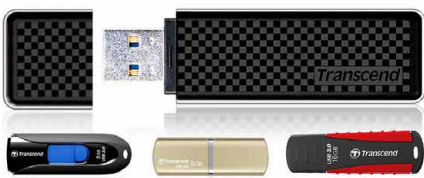

## USB Flash Drives | JetFlash<sup>®</sup> USB 3.1/3.0 Series

Overtake the competition and become the race leader using advanced USB 3.1/3.0 speed. By taking advantage of this next-generation technology, the extremely fast JetFlash USB 3.1/3.0 Series allows you to transfer, store and share files quicker than ever before. And with a choice of classic, elegant or capless designs, the JetFlash USB 3.1/3.0 series is perfect for driving your digital life in pole position.

DDR  
FLASH  
inside

**Built using advanced NAND technology**

**Splash/shock/dust-resistant**

- Unparalleled data transfer performance
- Sturdy construction for every-day use
- Fully compatible with SuperSpeed USB 3.1/3.0 & Hi-Speed USB 2.0
- Offers free download of Transcend Elite & RecoveRx software
- Limited Lifetime Warranty

\* Highest performance shown. Performance varies by capacity, user hardware and system configuration.

	JetFlash <sup>®</sup> 820	JetFlash <sup>®</sup> 810	JetFlash <sup>®</sup> 790	JetFlash <sup>®</sup> 780	JetFlash <sup>®</sup> 760	JetFlash <sup>®</sup> 750	JetFlash <sup>®</sup> 700/730	JetFlash <sup>®</sup> 710
Dimensions (mm)	50.4 x 17.0 x 7.4	63.3 x 20.4 x 8.9	63.6 x 21.2 x 10.6	70 x 21 x 8.1	69.6 x 20.9 x 8.9	69.5 x 19.8 x 8.8	61.5 x 18.6 x 8.7	22.4 x 12.2 x 6
Weight	7g	12.9g	10g	12g	12g	10.3g	8.5g	3.3g
Feature	Luxury	Shock-resistant	Capless	Classic	Capless	Classic	Classic	Splash-resistant
Capacity	8GB~64GB	8GB~128GB	8GB~128GB	8GB~256GB	8GB~128GB	16GB~64GB	4GB~128GB	8GB~64GB