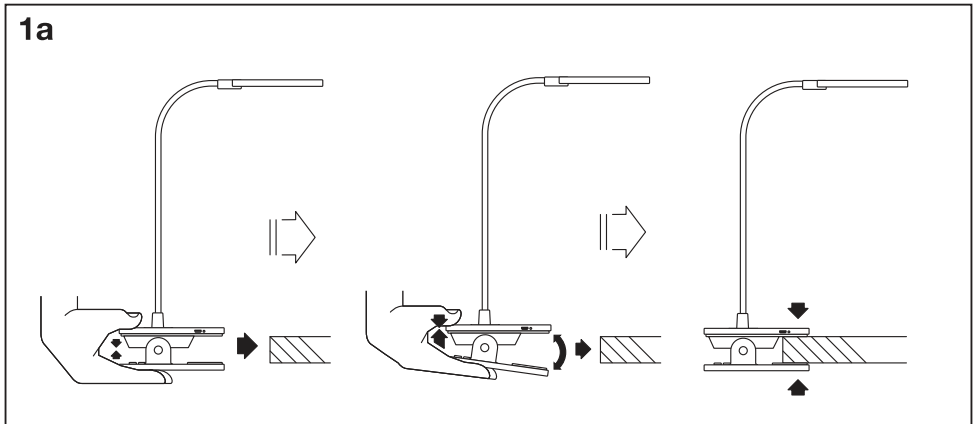

---

**PANAN™**

---

	EAN	W	lm	K	⊖ (°C)	V <sub>dc</sub>	mA
PANAN FOLD DIM USB WT	4058075747869	5,2	130	4000	-10...+40	5	1000
PANAN CLIP SQUARE DIM USB WT	4058075747883	5,2	130	4000	-10...+40	5	1000

	EAN	This product contains a light source of energy efficiency class	Contained Light Source
PANAN FOLD DIM USB WT	4058075747869	G	
PANAN CLIP SQUARE DIM USB WT	4058075747883	G	