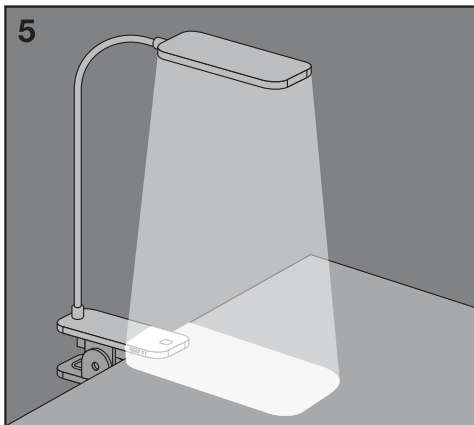

---

**PANAN™**

---

	EAN	W	lm	K	⊖ (°C)	V <sub>dc</sub>	mA
PANAN FOLD DIM USB WT	4058075747869	5,2	130	4000	-10...+40	5	1000
PANAN CLIP SQUARE DIM USB WT	4058075747883	5,2	130	4000	-10...+40	5	1000

	EAN	This product contains a light source of energy efficiency class	Contained Light Source
PANAN FOLD DIM USB WT	4058075747869	G	
PANAN CLIP SQUARE DIM USB WT	4058075747883	G	