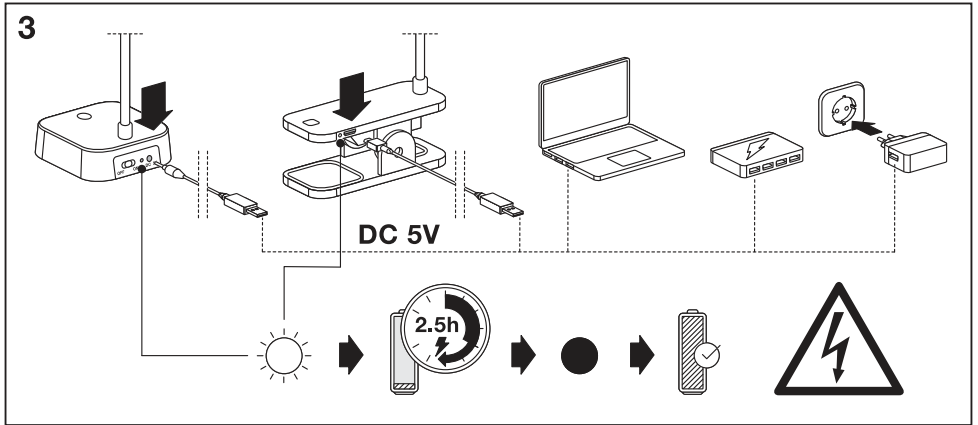

---

**PANAN™**

---

	EAN	W	lm	K	⊖ (°C)	V <sub>dc</sub>	mA
PANAN FOLD DIM USB WT	4058075747869	5,2	130	4000	-10...+40	5	1000
PANAN CLIP SQUARE DIM USB WT	4058075747883	5,2	130	4000	-10...+40	5	1000

	EAN	This product contains a light source of energy efficiency class	Contained Light Source
PANAN FOLD DIM USB WT	4058075747869	G	
PANAN CLIP SQUARE DIM USB WT	4058075747883	G	