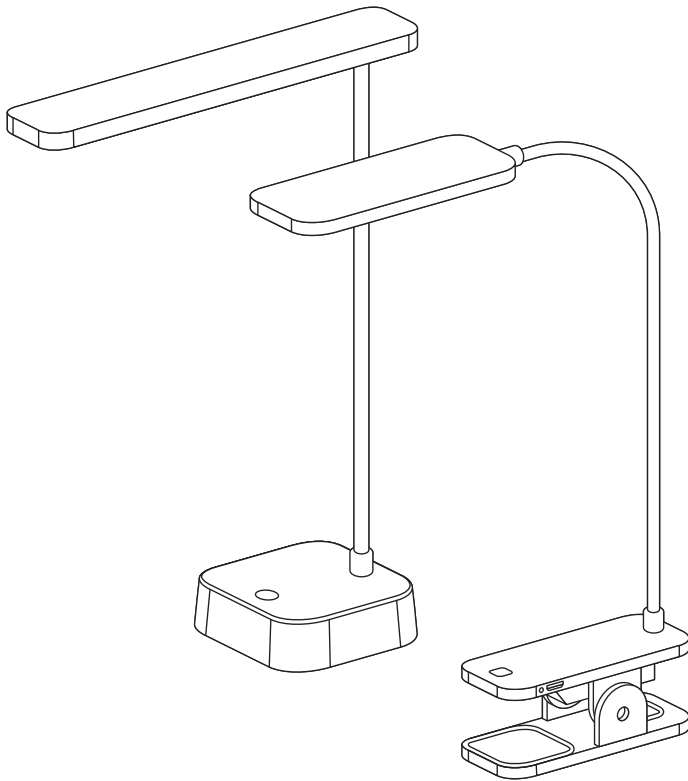

---

**PANAN™**

---

	EAN	W	lm	K	⊖ (°C)	V <sub>dc</sub>	mA
PANAN FOLD DIM USB WT	4058075747869	5,2	130	4000	-10...+40	5	1000
PANAN CLIP SQUARE DIM USB WT	4058075747883	5,2	130	4000	-10...+40	5	1000

	EAN	This product contains a light source of energy efficiency class	Contained Light Source
PANAN FOLD DIM USB WT	4058075747869	G	
PANAN CLIP SQUARE DIM USB WT	4058075747883	G	