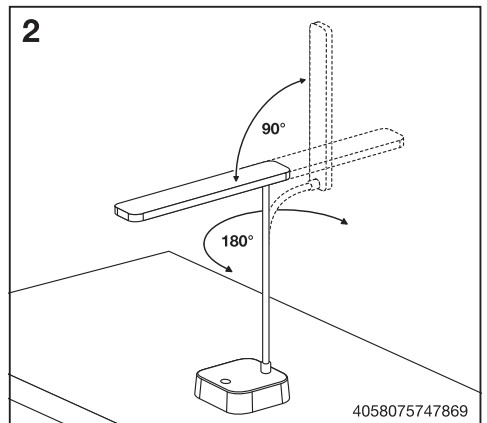

---

**PANAN™**

---

	EAN	W	lm	K	⊖ (°C)	V <sub>dc</sub>	mA
PANAN FOLD DIM USB WT	4058075747869	5,2	130	4000	-10...+40	5	1000
PANAN CLIP SQUARE DIM USB WT	4058075747883	5,2	130	4000	-10...+40	5	1000

	EAN	This product contains a light source of energy efficiency class	Contained Light Source
PANAN FOLD DIM USB WT	4058075747869	G	
PANAN CLIP SQUARE DIM USB WT	4058075747883	G	