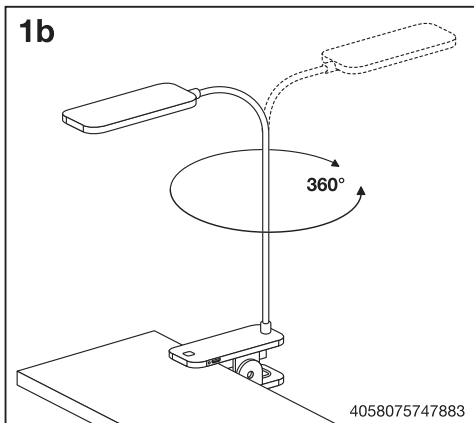

---

**PANAN™**

---

	EAN	W	lm	K	⊖ (°C)	V <sub>dc</sub>	mA
PANAN FOLD DIM USB WT	4058075747869	5,2	130	4000	-10...+40	5	1000
PANAN CLIP SQUARE DIM USB WT	4058075747883	5,2	130	4000	-10...+40	5	1000

	EAN	This product contains a light source of energy efficiency class	Contained Light Source
PANAN FOLD DIM USB WT	4058075747869	G	
PANAN CLIP SQUARE DIM USB WT	4058075747883	G	