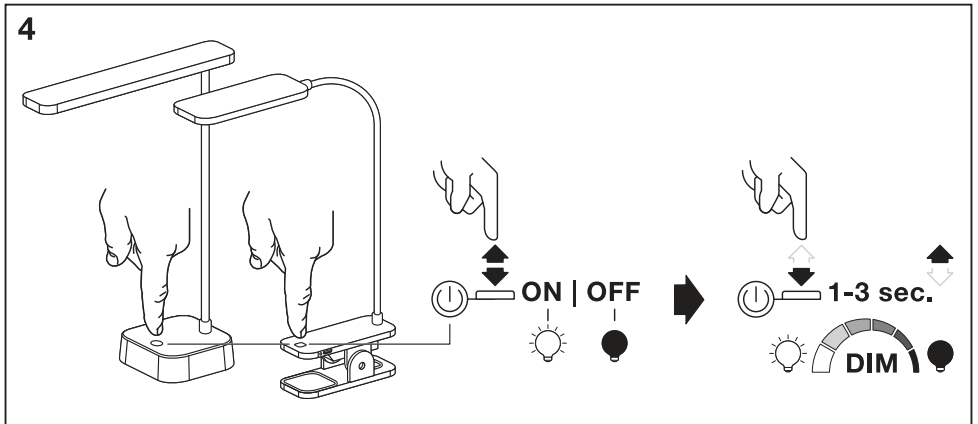

---

**PANAN™**

---

	EAN	W	lm	K	⊖ (°C)	V <sub>dc</sub>	mA
PANAN FOLD DIM USB WT	4058075747869	5,2	130	4000	-10...+40	5	1000
PANAN CLIP SQUARE DIM USB WT	4058075747883	5,2	130	4000	-10...+40	5	1000

	EAN	This product contains a light source of energy efficiency class	Contained Light Source
PANAN FOLD DIM USB WT	4058075747869	G	
PANAN CLIP SQUARE DIM USB WT	4058075747883	G	