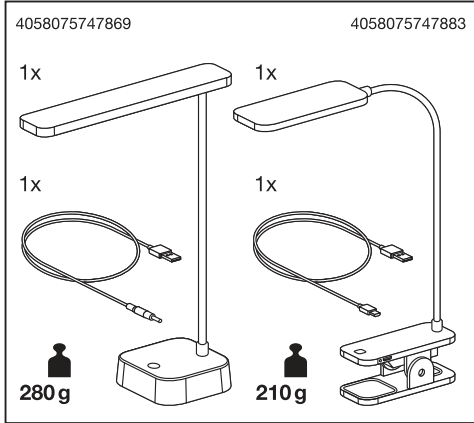

---

**PANAN™**

---

	EAN	W	lm	K	⊖ (°C)	V <sub>dc</sub>	mA
PANAN FOLD DIM USB WT	4058075747869	5,2	130	4000	-10...+40	5	1000
PANAN CLIP SQUARE DIM USB WT	4058075747883	5,2	130	4000	-10...+40	5	1000

	EAN	This product contains a light source of energy efficiency class	Contained Light Source
PANAN FOLD DIM USB WT	4058075747869	G	
PANAN CLIP SQUARE DIM USB WT	4058075747883	G	