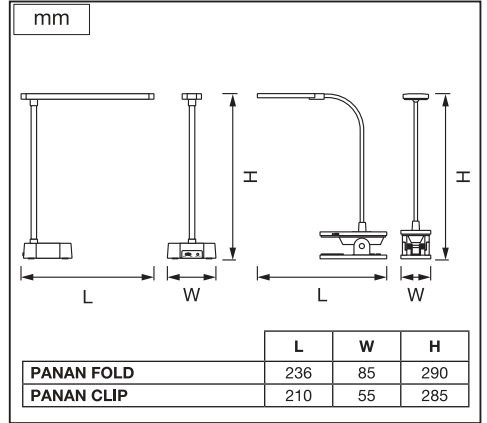

---

**PANAN™**

---

	EAN	W	lm	K	⊖ (°C)	V <sub>dc</sub>	mA
PANAN FOLD DIM USB WT	4058075747869	5,2	130	4000	-10...+40	5	1000
PANAN CLIP SQUARE DIM USB WT	4058075747883	5,2	130	4000	-10...+40	5	1000

	EAN	This product contains a light source of energy efficiency class	Contained Light Source
PANAN FOLD DIM USB WT	4058075747869	G	
PANAN CLIP SQUARE DIM USB WT	4058075747883	G	