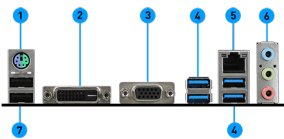

SPECIFICATION

Model Name	A320M PRO-E
CPU Support	Supports AMD® Ryzen 1st and 2nd Generation/ Ryzen™ and Athlon™ with Radeon™ Vega Graphics / A-series and Athlon™ X4 Processors for Socket AM4
CPU Socket	Socket AM4
Chipset	AMD® A320 Chipset
Graphics Interface	1 x PCI-E 3.0 x16 slot
Display Interface	DVI-D, VGA - Requires Processor Graphics
Memory Support	2 DIMMs, Dual Channel DDR4-2667
Expansion Slots	2 x PCI-E x1 slots
Storage	6 x SATA 6Gb/s
USB ports	6 x USB 3.1 (Gen1) + 6 x USB 2.0
LAN	Realtek® 8111H Gigabit LAN
Audio	8-Channel(7.1) HD Audio with Audio Boost

CONNECTIONS

1. PS/2 Device Port
2. DVI-D Port
3. VGA Port
4. USB 3.1 Gen1
5. LAN Port
6. HD Audio Connectors
7. USB 2.0

FEATURE

- DDR4 BOOST**
 Advanced technology to deliver pure data signals for the best gaming performance and stability.
- AUDIO BOOST**
 Reward your ears with studio grade sound quality for the most immersive audio experience.
- EZ DEBUG LED**
 Easiest way to troubleshoot.
- X-BOOST**
 Software that auto-detects and allows you to boost the performance of any storage or USB device.
- CLICK BIOS 5**
 Award-winning Click BIOS 5 is the most convenient BIOS with unlimited tuning options and with high resolution scalable font.
- VR READY**
 Automatically optimizes your system for VR usage, pushing for maximum performance.