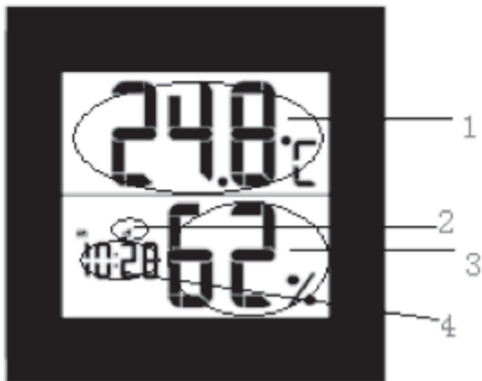

## LCD SCREEN DISPLAY

1. INDOOR TEMPERATURE
2. ALARM
3. INDOOR HUMIDITY
4. TIME

## **FEATURES**

1. Calendar display.
2. 12/24 hours selectable.
3. Alarm function & Snooze function.
4. Hourly chime function.
5. Temperature display with °C/°F selectable.
6. Indoor temperature range: 0°C ~ +50°C. Accuracy +/- 1,5°C.
7. Indoor humidity range: 20% ~ 90%. Accuracy +/- 5% RH.
8. Records Min/Max temperature/humidity.
9. Clock accuracy: +/- 1,5 sec per day.