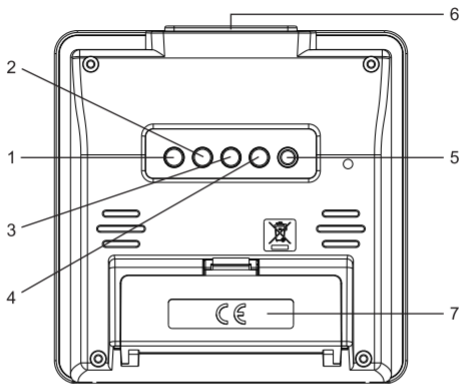

1. MODE
2. UP
3. MEM
4. C/F

5. RESET
6. SNOOZE
7. COMPARTMENT COVER