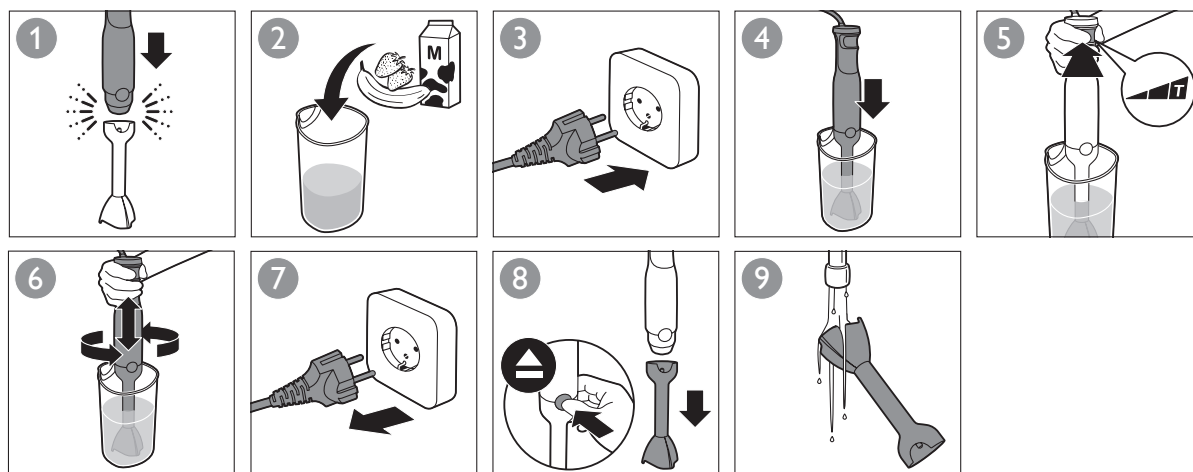

		MAX.			
		100-200 g	30 sec.		
		100-400 ml	60 sec.		
		100-500 ml	60 sec.		
		250 ml	70-90 sec.		
	HR1679 HR1676 HR1673 HR1672	4 x	120 sec.		
		250 ml	70-90 sec.		
		4 x	120 sec.		
		750 g	180 sec.		
		750 g	120 sec.		
Compact 		100 g	5 x 1 sec.		
		120 g (max)	5 sec.		
		20 g	5 sec.		
		50-100 g (max)	15 sec.		
		100 g	20 sec.		
	XL 		200 g	5 x 1 sec.	
			200 g	5 sec.	
		200 g	10 sec.		
		30 g	10 sec.		
		200 g	15 sec.		
		200 g	30 sec.		
		100 g	20 sec.		
		80 g	30 sec.		
	HR 1674 HR 1673 HR 1672 HR 1671				