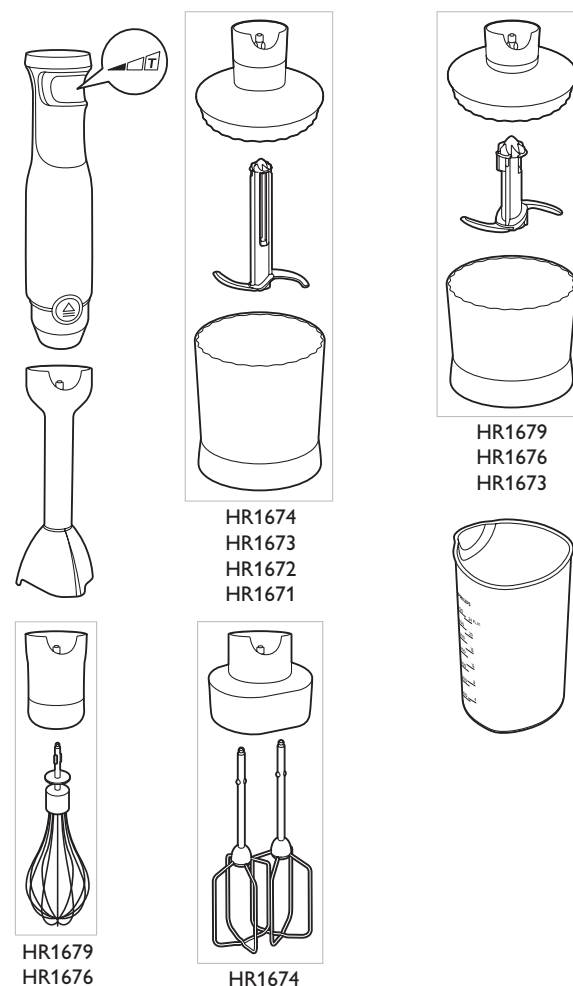

HR1679
HR1676
HR1673
HR1672

HR1674

www.philips.com

100% recycled paper

4203.064.6083.4