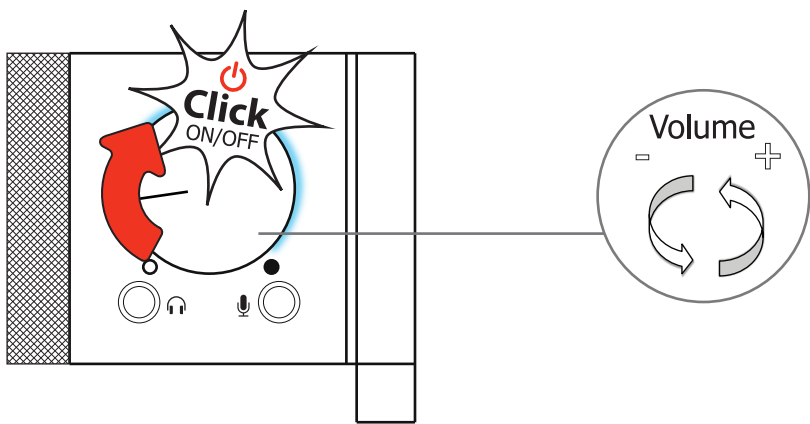

USER GUIDE

ASTO | Gaming Soundbar

www.trust.com/22209/faq

1. Connecting USB power

2. Connecting audio

3. Volume control

4. Other connections

5. Installation - Windows 10/8/7