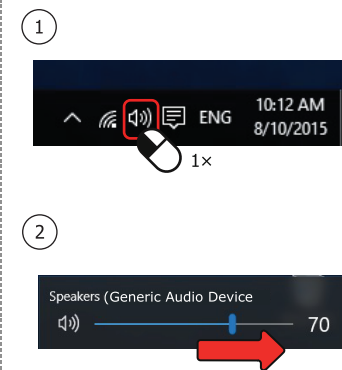

Windows 10/7