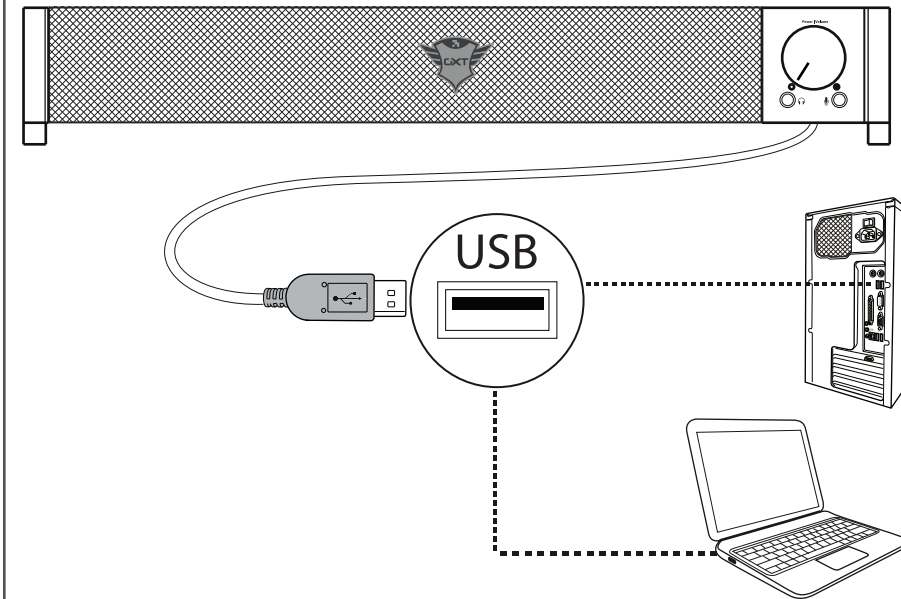

USER GUIDE

ASTO | Gaming Soundbar

www.trust.com/22209/faq

1. Connecting USB power

2. Connecting audio

3. Volume control

4. Other connections

5. Installation - Windows 10/8/7