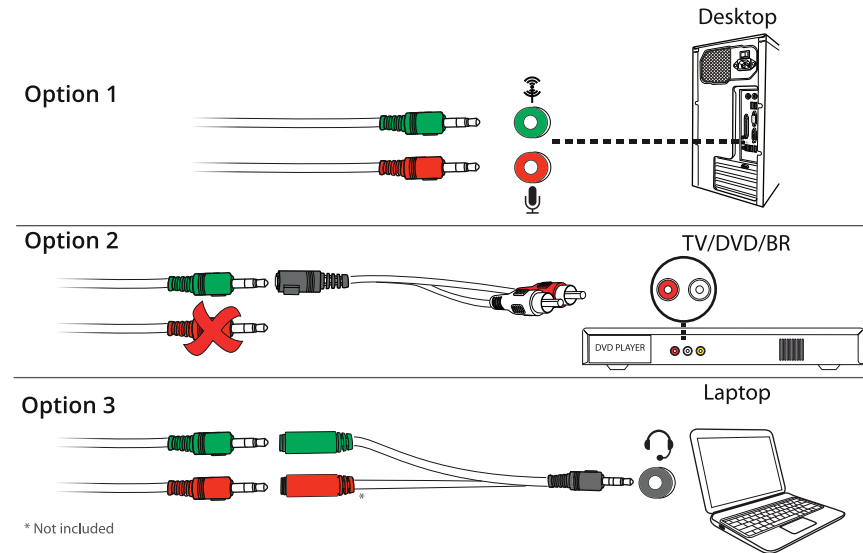

USER GUIDE

ASTO | Gaming Soundbar

www.trust.com/22209/faq

1. Connecting USB power

2. Connecting audio

3. Volume control

4. Other connections

5. Installation - Windows 10/8/7