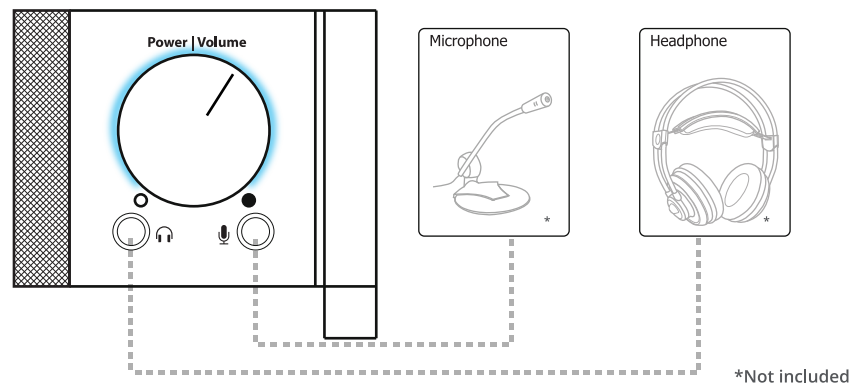

USER GUIDE

ASTO | Gaming Soundbar

www.trust.com/22209/faq

1. Connecting USB power

2. Connecting audio

3. Volume control

4. Other connections

5. Installation - Windows 10/8/7