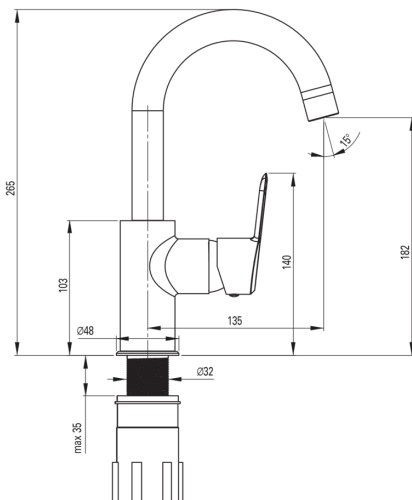

ARNIKA

Washbasin tap

Product code: BQA_N24M

EAN: 5908212097694

Color: black

Warranty [years]: 7

Mixer

Finish	nero
Mixer type	single-handle, mixer
Installation method	standing
Total mixer height [mm]	265
Acoustic group [db]	I ($x \leq 20$)
Plug included in the set	Yes

Mixer cartridge

Ceramic cartridge size	35 mm
------------------------	-------

Spouts

Spout type	swivel
Mixer spout range [mm]	135
Material	stainless steel

Aerators

Aerator type	honeycomb
Aerator size	M22

Connecting hoses

Length [mm]	450
Installation thread	3/8"
Connection thread	M10

Plug

Type	click-clack
Type	with overflow

Features:

- The mixer body is made of the highest quality brass
- The mixer is equipped with a stream aerator
- The mounting sleeve facilitates the installation of the mixer
- 45 cm connection hoses included
- Innovative, durable and easy to clean Nero coating
- Functional click-clack plug included
- The lever on the side makes it easier to keep the spout clean
- Dedicated cleaning agent, safe for cleaned surfaces