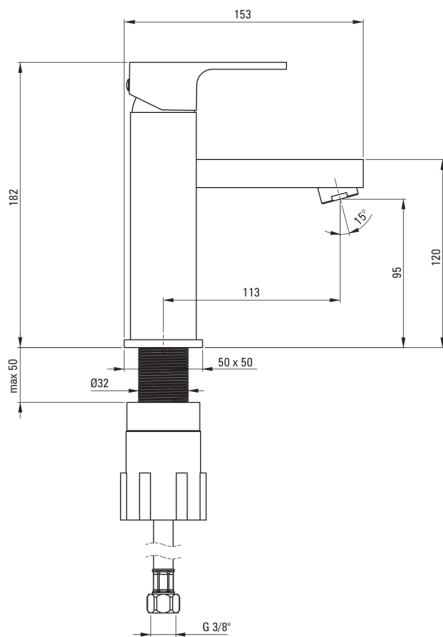

ANEMON BIS

Washbasin tap

Product code: BBZ_N21M
EAN: 5908212086704
Color: black
Warranty [years]: 7

Mixer

Finish	nero
Mixer type	single-handle, mixer
Installation method	standing
Total mixer height [mm]	182
Flow class [l/min]	Z ≤ 9 (4 - 9)
Acoustic group [db]	I (x ≤ 20)
Plug included in the set	Yes

Mixer cartridge

Ceramic cartridge size	35 mm
------------------------	-------

Spouts

Spout type	still
Mixer spout range [mm]	113
Material	brass

Aerators

Aerator type	honeycomb
Aerator size	M24

Connecting hoses

Length [mm]	450
Installation thread	3/8"
Connection thread	M10

Plug

Type	click-clack
Type	with overflow

Features:

- The mixer body is made of the highest quality brass
- The mixer is equipped with a stream aerator
- 45 cm connection hoses included
- Z flow class (4-9 l/min) allowing for water consumption reduction
- Innovative, durable and easy to clean Nero coating
- Functional click-clack plug included
- Durable hose ends made of brass
- Dedicated cleaning agent, safe for cleaned surfaces