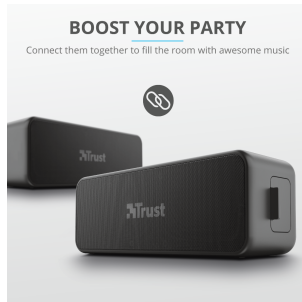

Boost The Party

The Trust Zowy Max uses stereo speakers to create great sound where ever you are. It has a passive bass radiator to provide your favourite tracks with that extra oomph that really boosts your party. And if you have two of these speakers, connect them together to fill the room with awesome music.

**Zowy Max Stylish Bluetooth
Wireless Speaker - blue**
23826

**Zowy Max Stylish Bluetooth
Wireless Speaker - white**
23830

PRODUCT VISUAL 1

PRODUCT PICTORIAL 1

PRODUCT PICTORIAL 2

PRODUCT PICTORIAL 3

PRODUCT PICTORIAL 4