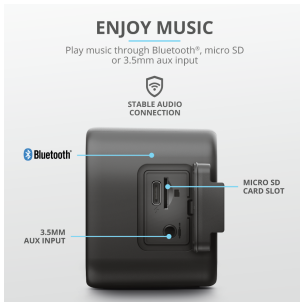

**Zowy Max Stylish Bluetooth
Wireless Speaker - blue**
23826

**Zowy Max Stylish Bluetooth
Wireless Speaker - white**
23830

PRODUCT VISUAL 1

PRODUCT PICTORIAL 1

PRODUCT PICTORIAL 2

PRODUCT PICTORIAL 3

PRODUCT PICTORIAL 4