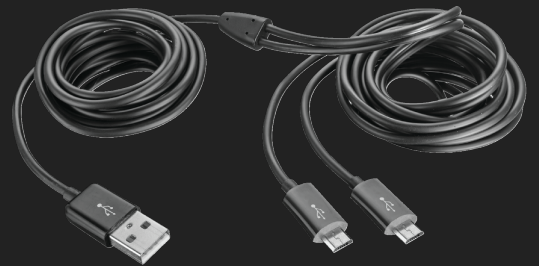

**#20432**

Duo charge and play cable

Durable 3.5m cable which allows you to charge up to 2 game controllers simultaneously while playing

Key features

- 3.5m cable for freedom of movement
- Only use 1 USB port to charge 2 game controllers
- Charge while playing
- Durable & flexible cable
- Also charges when your console is in standby mode
- Built-in led's for charging indication

What's in the box

- Charge cable
- User guide
- Gaming sticker