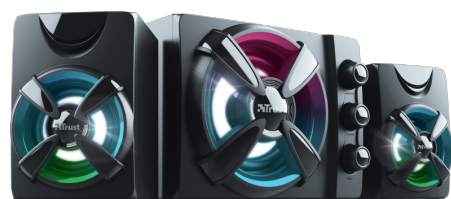

#23644

RGB 2.1 Gaming Speaker Set

RGB-illuminated 2.1 gaming speaker set

Key features

- 2.1 Gaming speaker set with 2 satellite speakers and 1 subwoofer
- Clear sound with 22W peak power
- Compact size takes up little space on your desk or table
- LED-illuminated satellites and wooden subwoofer with colourful RGB cycle
- USB-powered: no wall power needed, just plug into your laptop or PC
- Bass, treble and volume control on the front of the subwoofer

What's in the box

- Two satellite speakers with cables attached
- Subwoofer with USB cable attached
- User guide

System requirements

- USB port (for power)
- 3.5mm audio connection