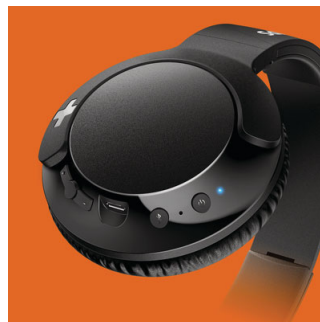

Button controls

Button controls on the right ear shell enable you to control music and calls with a press.