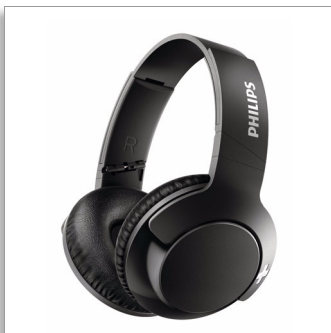

Philips BASS+  
Bluetooth Headset

40mm drivers/closed-back

Over-ear  
Soft ear cushions  
Compact folding

SHB3175BK

## Feel it. BASS+

Philips BASS+ headphones pack huge, punchy bass into a sleek, sturdy package. Good looking, great sounding and superb value Bluetooth over-ear wireless headphones for those who need more bass in their beats without any extra bulk.

### **Bold bass**

- Big, bold bass that you can feel
- 40mm Neodymium speakers
- Great sound isolation