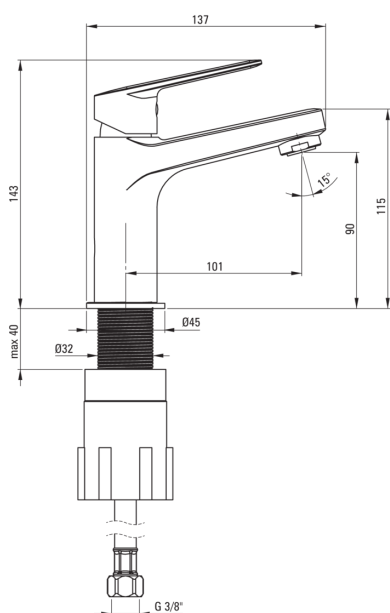

JASMIN

Washbasin tap

Product code: BGJ_021M

EAN: 05908212061091

Color: silver

Warranty [years]: 7

Mixer

Finish	chrome
Mixer type	single-handle, mixer
Installation method	standing
Total mixer height [mm]	143
Acoustic group [db]	II (20 < x ≤ 30)
Plug included in the set	Yes

Mixer cartridge

Ceramic cartridge size	25 mm
------------------------	-------

Spouts

Mixer spout range [mm]	101
Material	brass

Aerators

Aerator type	swivel, silicone
Aerator size	M24

Connecting hoses

Length [mm]	450
Installation thread	3/8"
Connection thread	M8

Plug

Type	click-clack
Type	with overflow

Features:

- The mixer body is made of the highest quality brass
- The mixer is equipped with a stream aerator
- A moveable aerator allows you to direct the stream of water
- Silicone aerator for easy removal of limescale
- The mounting sleeve facilitates the installation of the mixer
- 45 cm connection hoses included
- Functional click-clack plug included
- Dedicated cleaning agent, safe for cleaned surfaces