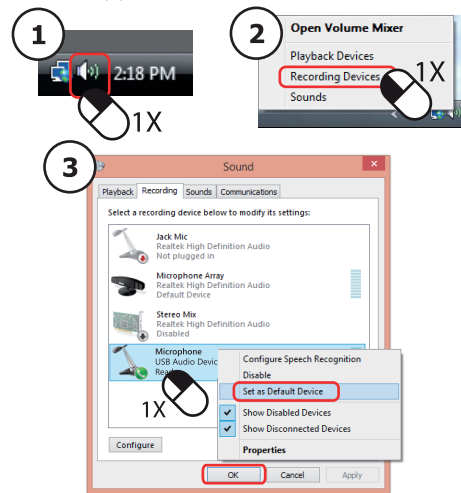

Windows 10,8,7