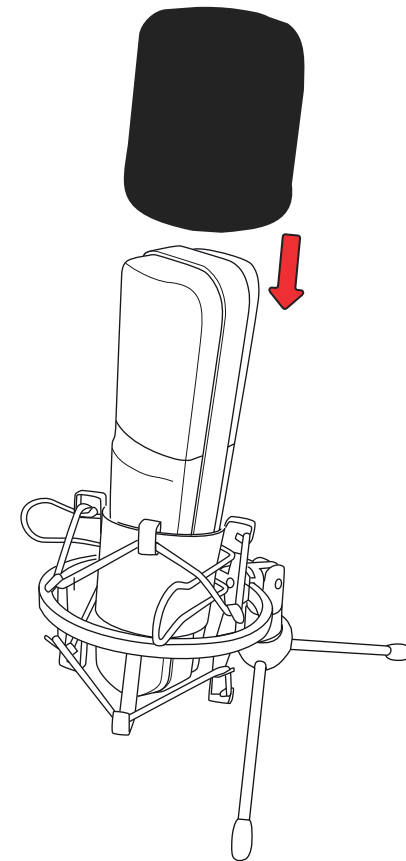

Trust

LANCE | PC LAPTOP
STREAMING

1. Table stand & Shock Mount

a

b

2. Pop Filter

www.trust.com/22614/faq

3. Connect to PC

4. Installation - Windows 10/8/7

Windows 8 start here

Windows 10,8,7

5. Microphone Level

6. Microphone Direction