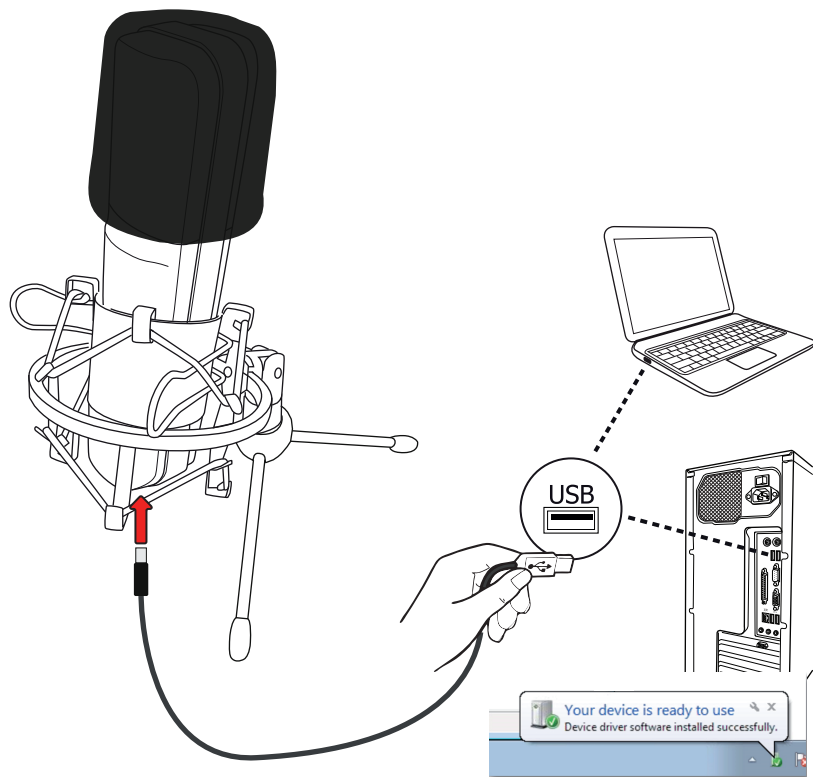

Trust

LANCE | PC LAPTOP
STREAMING

1. Table stand & Shock Mount

a

b

2. Pop Filter

www.trust.com/22614/faq

3. Connect to PC

4. Installation - Windows 10/8/7

Windows 8 start here

Windows 10,8,7

5. Microphone Level

6. Microphone Direction