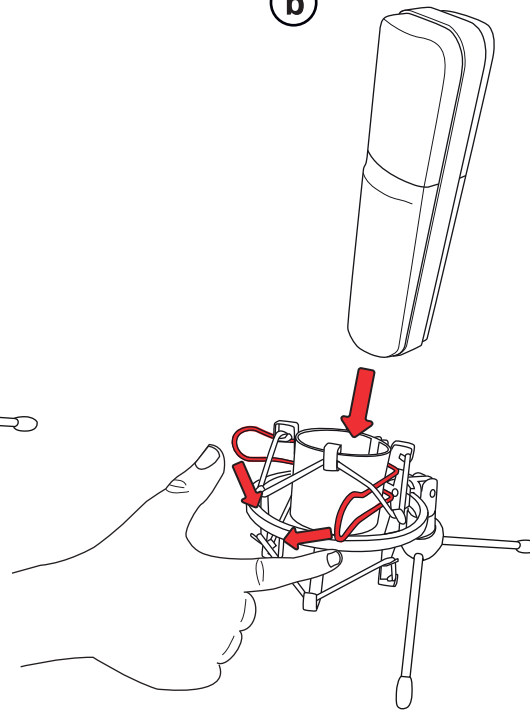

Trust

LANCE | PC LAPTOP
STREAMING

1. Table stand & Shock Mount

a

b

2. Pop Filter

www.trust.com/22614/faq

3. Connect to PC

4. Installation - Windows 10/8/7

Windows 8 start here

Windows 10,8,7

5. Microphone Level

6. Microphone Direction