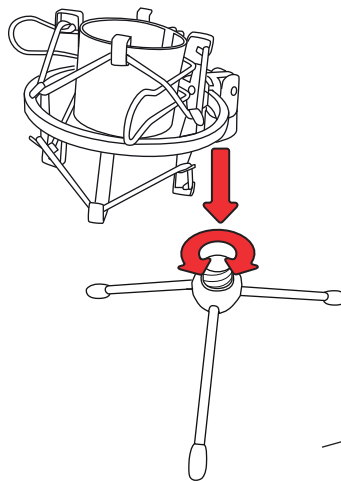

Trust

LANCE | PC LAPTOP
STREAMING

1. Table stand & Shock Mount

a

b

2. Pop Filter

www.trust.com/22614/faq

3. Connect to PC

4. Installation - Windows 10/8/7

Windows 8 start here

Windows 10,8,7

5. Microphone Level

6. Microphone Direction