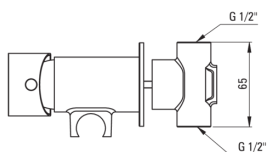

Product code: BQG_034M

EAN: 5907650879718

Color: silver

Warranty [years]: 7