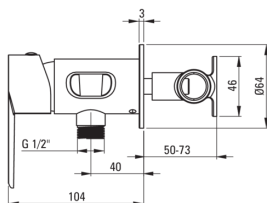

## Bidet tap, concealed

Product code: BQG\_034M

EAN: 5907650879718

Color: silver

Warranty [years]: 7

### Mixer cartridge

Ceramic cartridge size	35 mm
------------------------	-------

### Hoses

Length [mm]	1500
Braid type	single-braided