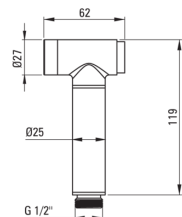

Product code: BQG_034M

EAN: 5907650879718

Color: silver

Warranty [years]: 7