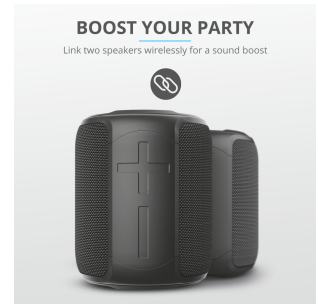

WATERPROOF
IPX7

PERFECT FOR
TRAVEL

14 HOURS
PLAYTIME

COMPACT
& RUGGED

Follow the Music

From now on, the party is wherever you are. The Trust Caro Compact is a small Bluetooth speaker that packs quite a punch. It has an IPX7 certification, so it's waterproof, and has a rechargeable battery that will last for up to 14 hours. So take the party with you where ever you go, the Caro Compact will be your travel buddy.

By the Pool

The Caro Compact has a rugged design. It gives this Bluetooth speaker a cool look, but it also means that you don't have to worry about something happening to it. It even has an IPX7 certification, so if you take the party with you to the pool, don't worry about splashing water on it. And with up to 14 hours of battery life on a single charge, you'll be done with your pool party before the music stops.

That Extra Punch

This small speaker knows how to party. The two 45mm driver units that are built-in provide 10W RMS (20W peak) of power and you can even link two Caro Compacts together for that extra punch. Just link your phone via Bluetooth or an AUX cable and become the DJ for the night, or just plug in a micro-SD card filled with mp3's and let the Caro Compact take care of the rest. And when you're done, call your friends with the built-in microphone to start hosting the next party.

PRODUCT VISUAL 1

PRODUCT PICTORIAL 1

PRODUCT PICTORIAL 2

PRODUCT PICTORIAL 3

PRODUCT PICTORIAL 4

PRODUCT PICTORIAL 5

PRODUCT ESHOT 1

LIFESTYLE VISUAL 1