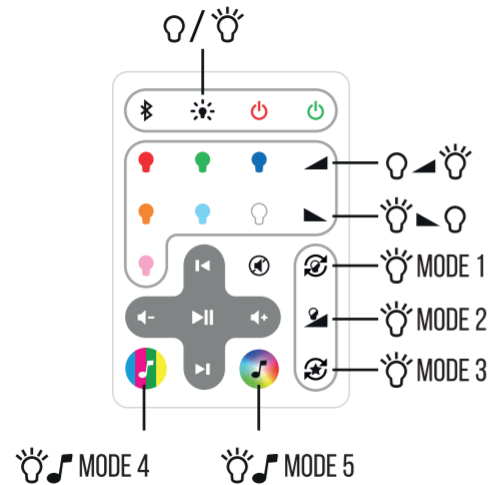

3

4

IPX4

FAQ

WWW.TRUST.COM/22799/FAQ

TRUST INTERNATIONAL BV - LAAN VAN BARCELONA 600 - 3317DD, DORDRECHT, NL

©13-02-2018 TRUST ALL RIGHTS RESERVED.

Trust
URBAN

User Guide
Bedienungsanleitung
Mode d'emploi
Gebruikershandleiding
Manuale utente
Manual del usuario
Guia do utilizador
Brukerveiledning
Bruksanvisning
Käyttöopas
Brugsvejledning
Instrukcja obsługi
Návod k použití
Návod na používanie
Használati útmutató
Manual de utilizare
Ръководство за потребителя
Εγχειρίδιο χρήσης
Kullanicı klavuzu
Руководство пользователя
Uporabniški priročnik
Korisnički priručnik
Guia do usuário
Посібник користувача

RECHARGEABLE ILLUMINATED
WIRELESS SPEAKER

LARA