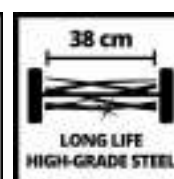

Logistic Data

- Product weight (kg) 10.49
- Gross weight (kg) 13.3
- Dimensions single packaging 550 x 458 x 320 mm
- Pieces per export carton 1 Pieces
- Gross weight of export carton 13.3 kg
- Dimensions export carton 555 x 465 x 335 mm
- Container quantity (20"/40"/40"HC) 350 | 735 | 840