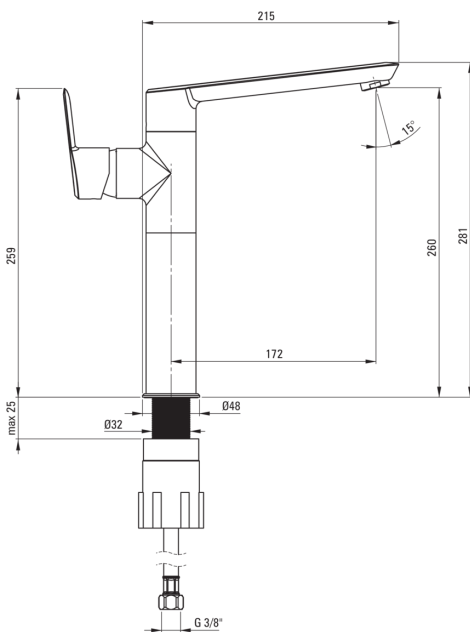

ARNIKA

Washbasin tap, tall

Product code: BQA_N21K
EAN: 5908212085479
Color: black
Warranty [years]: 7

Mixer

Finish	nero
Mixer type	single-handle, mixer
Installation method	standing
Total mixer height [mm]	10.8
Acoustic group [db]	I ($x \leq 20$)
Plug included in the set	Yes

Mixer cartridge

Ceramic cartridge size	35 mm
------------------------	-------

Spouts

Spout type	swivel
Mixer spout range [mm]	172
Material	brass

Aerators

Aerator type	silicone
Aerator size	M24
Water flow reduction	missing

Connecting hoses

Length [mm]	450
Installation thread	3/8"
Connection thread	M10

Plug

Type	click-clack
Type	without overflow

Features:

- The mixer body is made of the highest quality brass
- The mixer is equipped with a stream aerator
- Silicone aerator for easy removal of limescale
- 45 cm connection hoses included
- Innovative, durable and easy to clean Nero coating
- Functional click-clack plug included
- The lever on the side makes it easier to keep the spout clean
- Dedicated cleaning agent, safe for cleaned surfaces