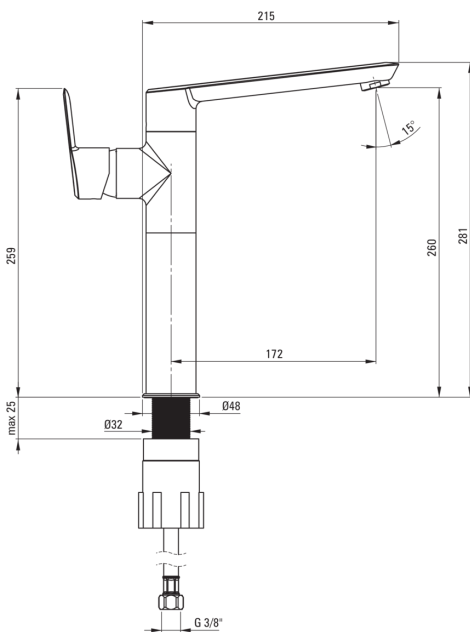

## Washbasin tap, tall

**Product code:** BQA\_D21K  
**EAN:** 5908212092057  
**Color:** shades of grey  
**Warranty [years]:** 7

### Mixer

Finish	titanium
Mixer type	single-handle, mixer
Installation method	standing
Total mixer height [mm]	289
Acoustic group [db]	I ( $x \leq 20$ )
Plug included in the set	Yes

### Mixer cartridge

Ceramic cartridge size	35 mm
------------------------	-------

### Connecting hoses

Length [mm]	450
Installation thread	3/8"
Connection thread	M10