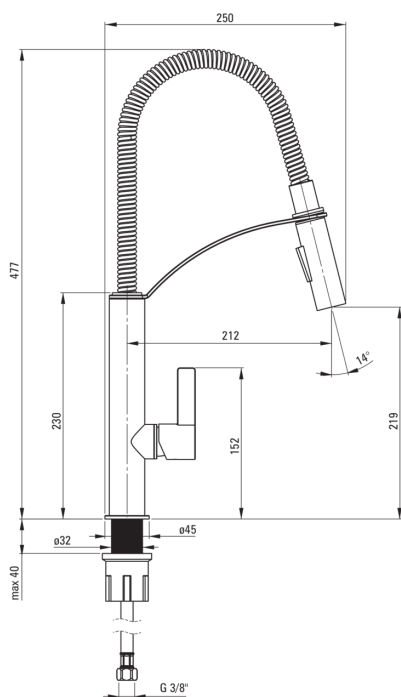

GERBERA Kitchen tap

Product code: BGB_072M

EAN: 5908212081938

Color: silver

Warranty [years]: 7

Mixer

Finish	chrome
Mixer type	single-handle, mixer
Installation method	standing
Total mixer height [mm]	477
Flow class [l/min]	Z - 4-9 l/min
Acoustic group [db]	I (x ≤ 20)

Mixer cartridge

Ceramic cartridge size	25 mm
------------------------	-------

Spouts

Spout type	swivel, elastic
Mixer spout range [mm]	212
Material	stainless steel, ZnAl

Aerators

Aerator type	honeycomb
Aerator size	M18

Connecting hoses

Length [mm]	450
Installation thread	3/8"
Connection thread	M8

Hand showers

Number of functions	2
---------------------	---

Features:

- The mixer body is made of the highest quality brass
- The mixer is equipped with a stream aerator
- Mixer with functional pull-out spout
- 2-function hand shower (rain and air stream)
- The mounting sleeve facilitates the installation of the mixer
- 45 cm connection hoses included
- Z flow class (4-9 l/min) allowing for water consumption reduction
- Dedicated cleaning agent, safe for cleaned surfaces