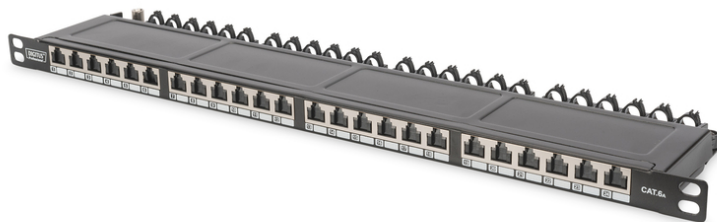

# DIGITUS CAT 6A, Class EA High Density Patch Panel, shielded

DN-91624S-SL-EA  
EAN 4016032341369

**CAT 6A Class EA patch panel, shielded, 0.5U 24-port RJ45, incl. dust cover, 8P8C, black**

The DIGITUS® 24-port 0.5U Patch Panel offers a high density. As the panel is only 0.5U in height, it allows to present 48 ports on 1U (2 panels with 24 ports each) which can be installed.

**Save a lot of space (only 0.5U) - With shutters for dust protection - Best performance and link quality for your network**

- Transmission properties: Category 6A, Class EA
- Area of application: Up to 500 MHz, 10GBase-T
- Norms: ISO/IEC 11801 2nd Ed., EN 50173-1, EIA/TIA 568-C, 802.3af, 802.3at PoE+
- General properties:
- Suitable for 483 mm (19") cabinet mounting
- RJ45 female, 8P8C
- Cable installation via LSA strips, color coded according to EIA/TIA 568 A & B
- Cable fixing with smart cable ties
- Central ground connection
- 360° shield coverage
- Integrated dust cover
- Mechanical properties:
- Housing material: 1.5 mm galvanic cold rolled steel, acc. to EN1.4301, UNS S30400, AISI 304 and LMSAD110
- RJ45 female material: ABS UL 94V-0