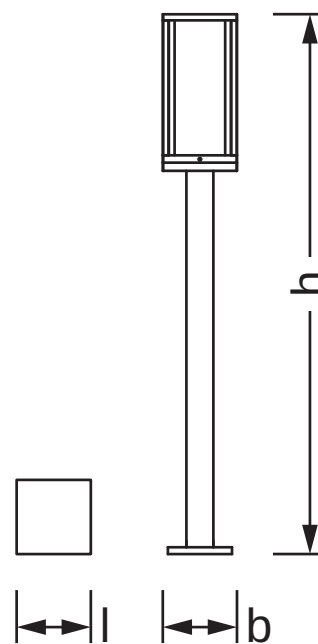

TECHNICAL DATA

Electrical data

Product description	Operating mode	Nominal voltage
ENDURA FRAME Wall E27	Mains voltage	220...240 V
ENDURA FRAME 60CM Post E27	Mains voltage	220...240 V
ENDURA FRAME 80CM Post E27	Mains voltage	220...240 V

Dimensions & weight

Product description	Length	Height	Width	Product weight
ENDURA FRAME Wall E27	140.00 mm	245.00 mm	110.00 mm	1305.000 g
ENDURA FRAME 60CM Post E27	110.00 mm	600.00 mm	110.00 mm	1413.000 g
ENDURA FRAME 80CM Post E27	110.00 mm	800.00 mm	110.00 mm	1534.000 g

Product line drawing

ENDURA FRAME Wall E27,

ENDURA FRAME 60CM Post E27,

ENDURA FRAME 80CM Post E27

Colors & materials

Product description	Body material	Product color	Housing color	Cover material
ENDURA FRAME Wall E27	Aluminum	Dark gray	Dark gray	Glass
ENDURA FRAME 60CM Post E27	Aluminum	Dark gray	Dark gray	Glass
ENDURA FRAME 80CM Post E27	Aluminum	Dark gray	Dark gray	Glass

Product description	Mounting location	Product remark
ENDURA FRAME Wall E27	Wall	Maximum bulb wattage: 60 W
ENDURA FRAME 60CM Post E27	Ground	Maximum bulb wattage: 60 W
ENDURA FRAME 80CM Post E27	Ground	Maximum bulb wattage: 60 W