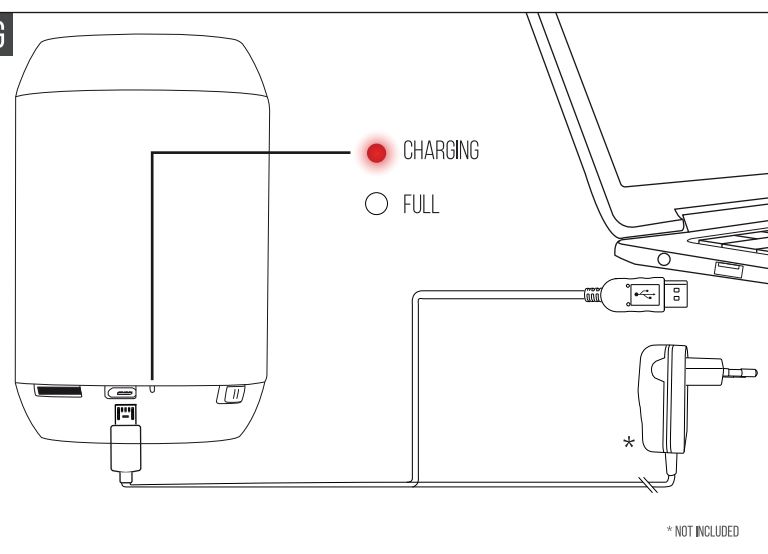

USER GUIDE
WIRELESS SPEAKER

ZIVA

1. CHARGING

2. CONTROLS

3A. WIRELESS - SETUP