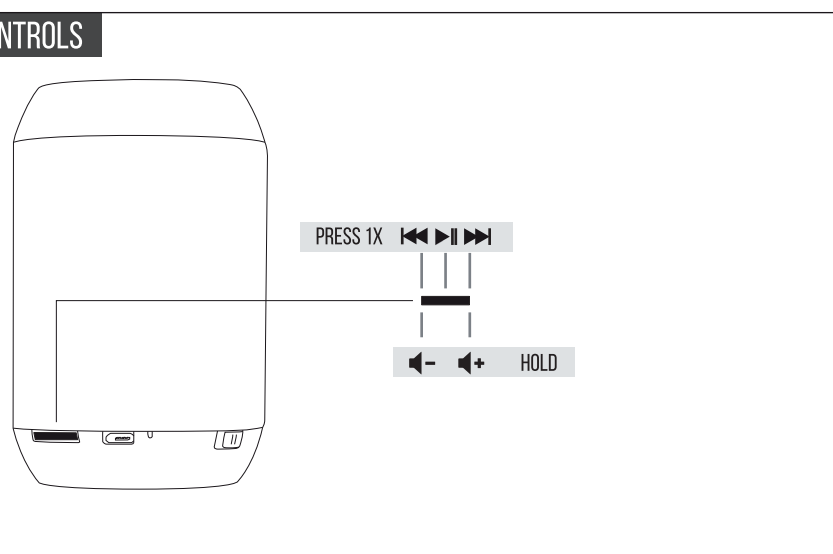

no devices found

3 SECONDS

Trust SPK-21

4. WIRED - SETUP

FAQ

FREQUENTLY ASKED QUESTIONS

[HTTP://WWW.TRUST.COM/21967/FAQ](http://www.trust.com/21967/faq)

Trust
URBAN

USER GUIDE
WIRELESS SPEAKER

ZIVA

1. CHARGING

2. CONTROLS

3A. WIRELESS - SETUP