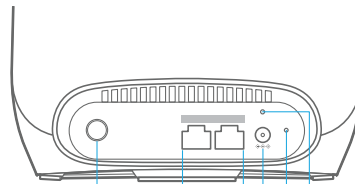

# Overview

Orbi router

Orbi satellite

- 1 Sync button
- 2 Ethernet ports
- 3 Internet port
- 4 Power connector
- 5 Reset button
- 6 Power LED