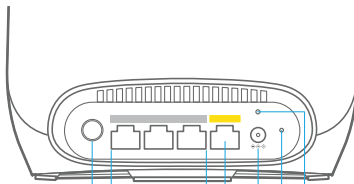

# Overview

Orbi router

Orbi satellite

- 1 Sync button
- 2 Ethernet ports
- 3 Internet port
- 4 Power connector
- 5 Reset button
- 6 Power LED