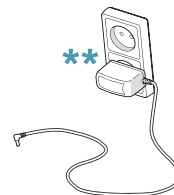

Instruction Book

Clean 500 Animal 500 Hygenic 500

* Accessories may vary from model to model. | Les accessoires peuvent varier d'un modèle à l'autre. | Ausstattung und Zubehör kann je nach Modell variieren. | Accessoires kunnen per model verschillen. | Tilbehøren kan variere mellan olika modeller. | Lisävarusteet voivat vaihdella malleittain. | Tilbehør kan variere fra model til model. | Tilbehør kan variere fra modell til modell. | Los accesorios pueden variar según el modelo. | Os acessórios podem variar de modelo para modelo. | Gli accessori possono variare da modello a modello. | Τα εξαρτήματα ίσως διαφέρουν από μοντέλο σε μοντέλο. | Lisad võivad mudelist mudelisse varieeruda. | Priedai kitiems modeliams gali skirtis. | Aksesoria mogą się różnić w zależności od modelu. | Piederumi katram modelim var atšķirties. | Príslušenství se může u jednotlivých modelů lišit. | Doplnky sa môžu lišiť v závislosti od modelu. | Dodaci se mogu razlikovati kod određenih modela. | Nastavki se lahko glede na model razlikujejo. | Принадлежности могут отличаться от модели к модели. | Ці компоненти можуть відрізнятися залежно від моделі. | A tartozékok típusonként eltérőek lehetnek. | Accessoriile pot diferi de la model la model. | Принадлежностите може да се различават според различните модели. | Aksesuarları modelden modele farklılık gösterebilir. | دواعل لىوم نم فلتنق تاقورلما | Додаци могу да се разликују у зависности од модела усисивача. | 仅特定机型提供

www.electrolux.com

** 18V : ADS-I3G-22 25013GPG
*** 21.6V/25.2V : KSC-18W-350050HE