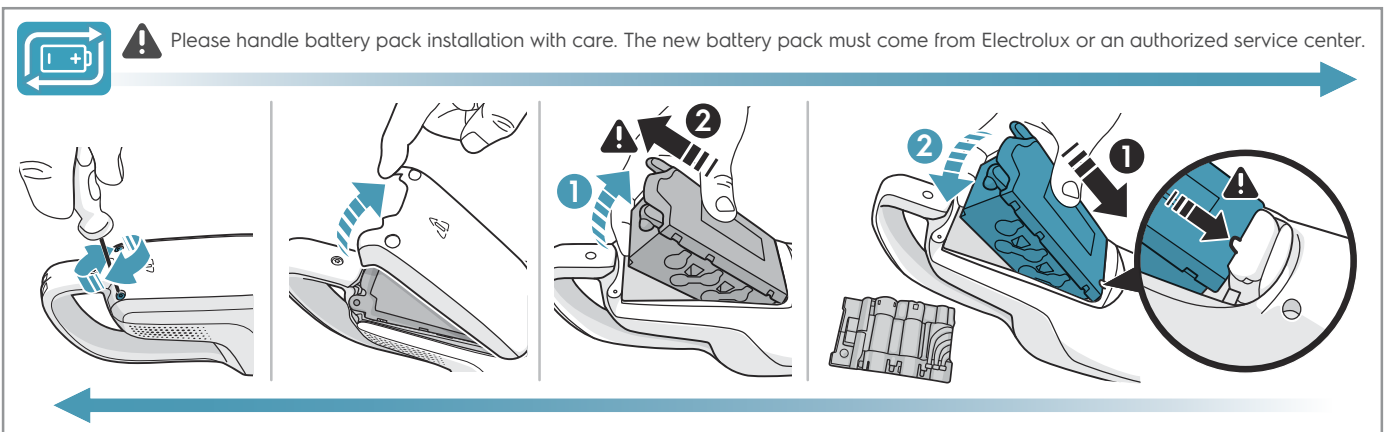

www.electrolux.com

\*\* 18V : ADS-I3G-22 25013GPG  
\*\*\* 21.6V/25.2V : KSC-18W-350050HE

 Please handle battery pack installation with care. The new battery pack must come from Electrolux or an authorized service center.