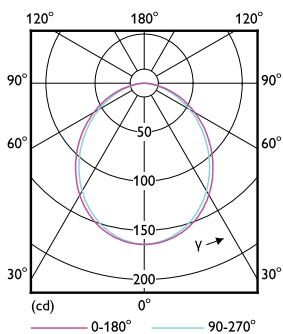

Product	D	C
LED spot 5-50W 120D 2700K 220V	50,5 mm	46,5 mm

Фотометрические данные

LEDspot ESS 50W GU5.3 MR16 827 12D ND RCA

LEDspot ESS 50W GU5.3 MR16 827 12D ND RCA

LEDspot ESS 50W GU5.3 MR16 827 12D ND RCA