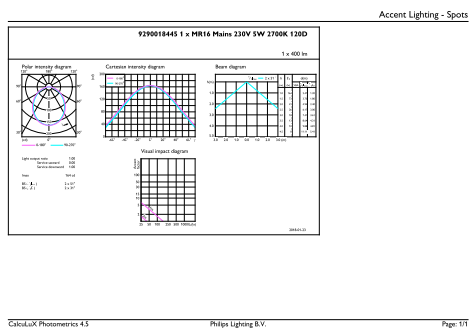

Product	D	C
LED spot 5-50W 120D 2700K 220V	50,5 mm	46,5 mm

Фотометрические данные

LEDspot ESS 50W GU5.3 MR16 827 12D ND RCA

LEDspot ESS 50W GU5.3 MR16 827 12D ND RCA

LEDspot ESS 50W GU5.3 MR16 827 12D ND RCA