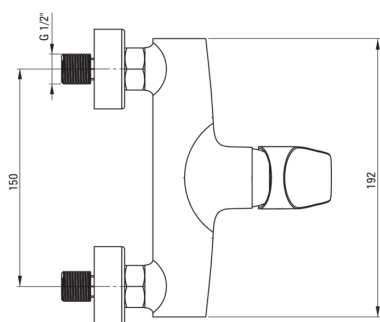

## Shower mixer

**Product code:** BCY\_040M

**EAN:** 5907650802839

**Color:** silver

**Warranty [years]:** 7

### Mixer

Finish	chrome
Mixer type	mixer, single-handle
Installation method	wall-mounted
Total mixer height [mm]	164
Acoustic group [db]	I ( $x \leq 20$ )

### Mixer cartridge

Ceramic cartridge size	35 mm
------------------------	-------