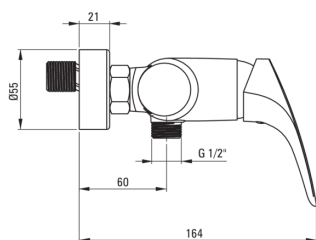

## Shower mixer

**Product code:** BCY\_040M

**EAN:** 5907650802839

**Color:** silver

**Warranty [years]:** 7

### Mixer

Finish	chrome
Mixer type	mixer, single-handle
Installation method	wall-mounted
Total mixer height [mm]	164
Acoustic group [db]	I ( $x \leq 20$ )

### Mixer cartridge

Ceramic cartridge size	35 mm
------------------------	-------