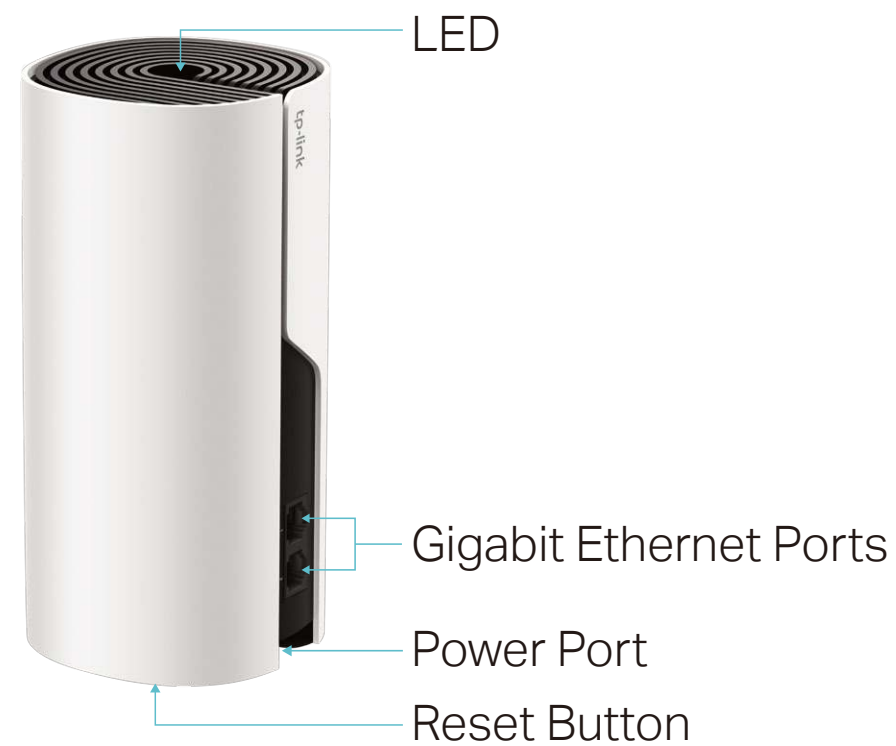

- Router Mode – Create an instant private wireless network
- Access Point Mode – Create Wi-Fi access for any existing wired network

Work with All Deco Models

Form a Mesh network with your desired Deco models

All Deco models can work together. Just expand Mesh Wi-Fi coverage anytime by adding more Decos

Specifications

Hardware

- Ports: 2 WAN/LAN Gigabit Ethernet Ports, 1 Power Port
- Buttons: 1 Reset button on the underside
- Antenna Type: 2 internal dual-band antennas per Deco unit
- Dimensions: 7.5 × 3.6 × 3.6 in. (190.5 × 90.7 × 90.7 mm)
- Power Adapter Input: 100-240V~ 50/60Hz 0.3A
- Power Adapter Output: 12V = 1A