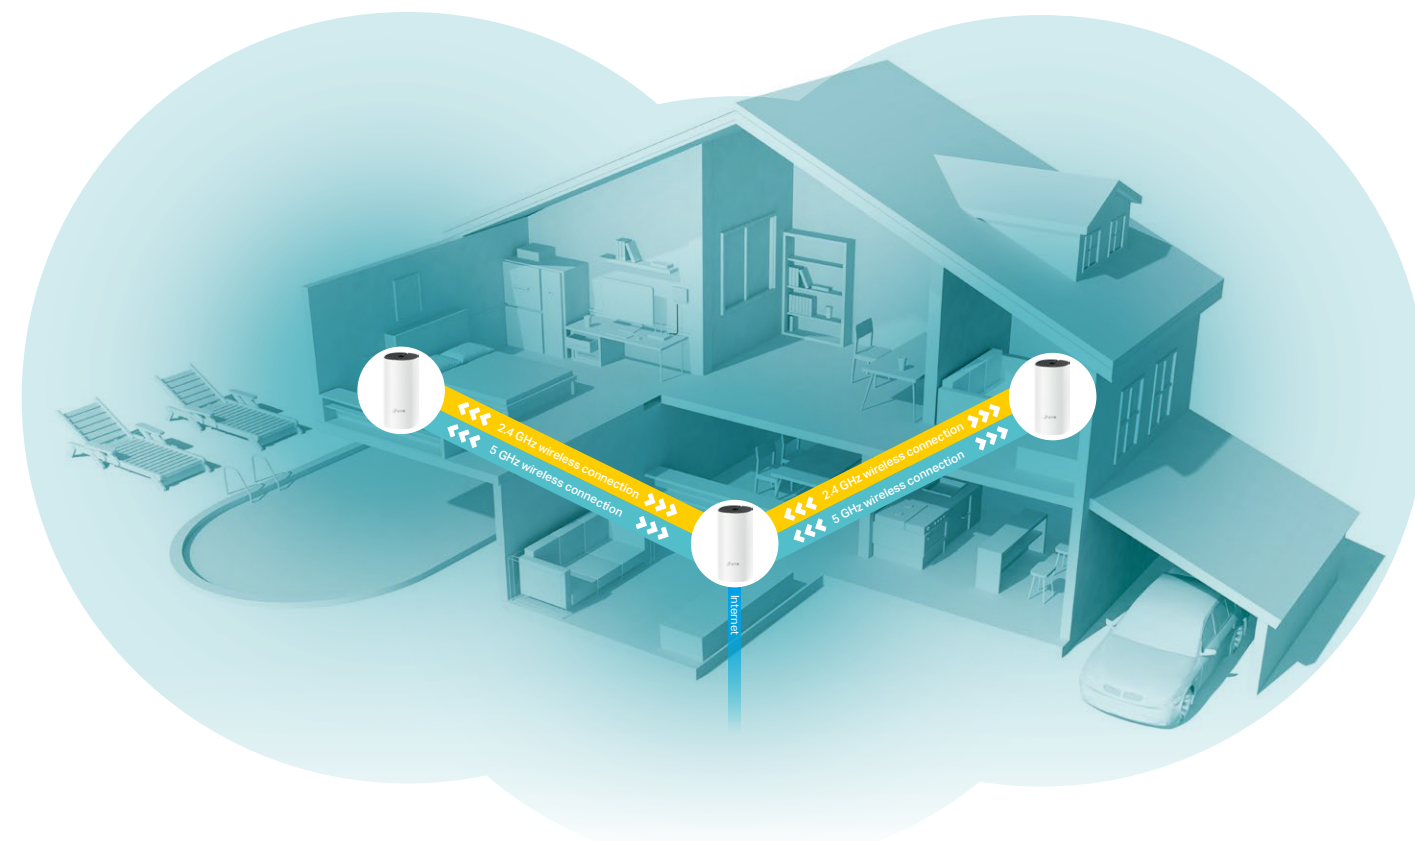

deco™

Whole Home Mesh Wi-Fi System
Seamless Roaming | Parental Controls | Easy Setup

AC1200 Whole Home Mesh Wi-Fi System

Deco M4

tp-link

Highlights

Fast. Stable. Everywhere.

Deco is the simplest way to guarantee a strong Wi-Fi signal in every corner of your home. Enjoy fast, stable connections for an army of devices in a whole-home coverage. Setup is made easier with the Deco app there to walk you through every step.

Wi-Fi Dead-Zone Killer

Eliminate weak signal areas with whole home Wi-Fi. No more searching around for a stable connection.

No More Buffering

3x faster AC1200 dual band Wi-Fi ensures a smooth gaming and 4K streaming experience with 11ac Wave 2 MU-MIMO technology and provides lag-free connections for up to 100 devices.

Seamless Roaming with One Wi-Fi Name

Deco units work together to form one unified Wi-Fi network with a single SSID. Walk through your home and stay connected with the fastest possible speeds thanks to Deco's seamless coverage and Plug-and-Play Mesh Technology.

Parental Controls

Limit online time and block inappropriate content according to unique profiles created for each family member.

Features

Assisted Setup

Easily set up Decos and find the ideal spot to place each unit