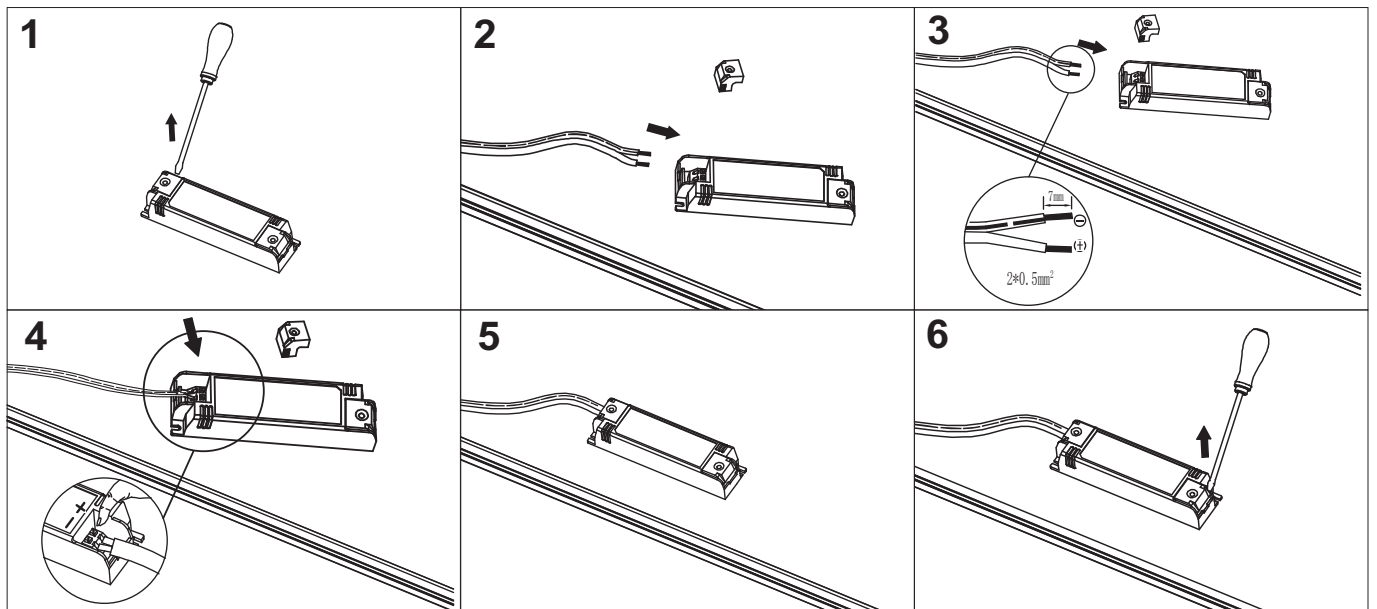

Power connection

Luminaires without driver, please follow step 1 to 10. Luminaires with driver, please follow step 6 to 10.