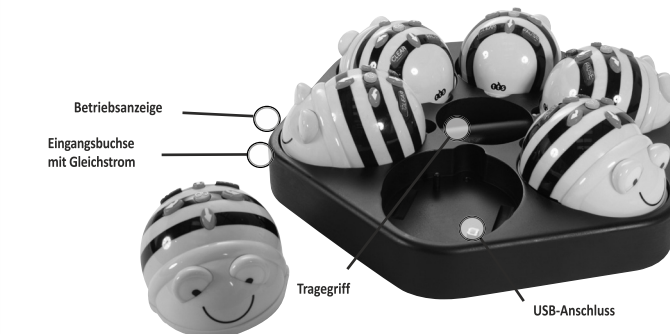

Dockingstation

Die Bee-Bot Docking Station ist nicht nur leicht zu transportieren und zu bewegen, sondern auch eine hervorragende Aufbewahrungsmöglichkeit - es kann sogar an der Wand montiert werden (Haltevorrichtung nicht im Lieferumfang enthalten). Die Docking Station ist für bis zu 6 Rechargeable Bee-Bots geeignet und die Bee-Bots können einfach durch Einstecken der Docking Station in eine Netzstromversorgung wieder aufgeladen werden.

Aufladen Ihres Bee-Bots

Die Bee-Bots können wieder aufgeladen werden, indem Sie sie in die Docking Station einstecken und diese dann mit dem im Lieferumfang enthaltenen Netzteil an das Stromnetz anschließen. Bis zu 6 Bee-Bots können gleichzeitig in der Docking Station geladen werden.

Bitte laden Sie das vollständige Handbuch von www.ttsgroupsupport.com herunter

Bee-Bot ist ein Warenzeichen der TTS Group LTD.

UK SALES
0800 318686

DE

Guide de démarrage rapide

Informations importantes

Veillez conserver ces instructions pour toute référence ultérieure.
Ne laissez pas le produit entrer en contact avec de l'eau ou d'autres liquides.
La station d'accueil n'est pas conçue pour les enfants de moins de 3 ans. Le transformateur n'est pas un jouet.
La station d'accueil ne peut être utilisée qu'avec le transformateur recommandé.