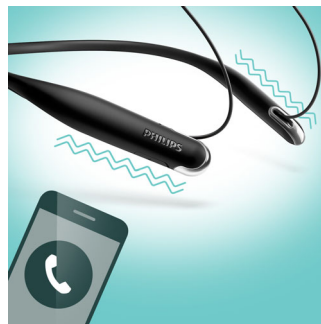

## Handsfree calls

The easy-to-use remote control allows you to play/pause tracks and answer calls with a simple push of a button.

## Lightweight neckband

Super slim neckband is designed to fit everyone. So light you'll forget you're wearing them.

## Vibration mode

The neckband vibrates when calls come in, so you'll never miss a call.