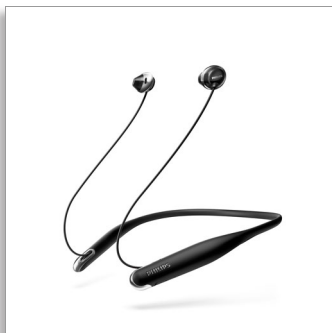

Philips Flite  
Wireless Bluetooth®  
headphones

12.2mm drivers/ open-back  
In-ear

SHB4205BK

## Ultra light. Big sound.

### Gravity defying headphones

Welcome to weightless freedom. Free from wires that hold you down. Philips Flite Hyprlite Wireless neckband headphones are so slim and light that you barely feel them in your ears.

## Bass tube

Innovative bass tubes in the earbud increase air flow to deliver deep, rich bass.