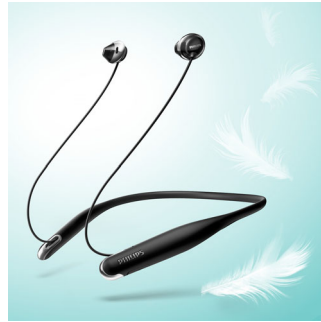

## Bass tube

Innovative bass tubes in the earbud increase air flow to deliver deep, rich bass.

## Clear sound

High-power 12.2 mm drivers are tuned to reproduce clear, crisp sound.

## Handsfree calls

The easy-to-use remote control allows you to play/pause tracks and answer calls with a simple push of a button.

## Lightweight neckband

Super slim neckband is designed to fit everyone. So light you'll forget you're wearing them.