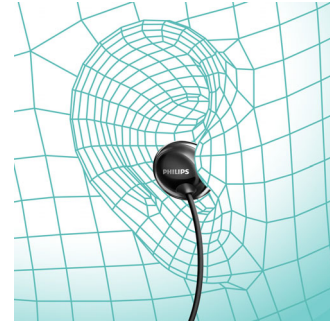

Ergonomic fit

So slim you can barely feel them in your ears, Hyprlite headphones deliver your music in weightless comfort.

7-hour playtime

With 7 hours of playtime, you'll have enough power to keep your music going all day.

Supports Bluetooth version 4.1

Pair your smart device with your headphones using Bluetooth and enjoy the freedom of crystal clear music and phone calls - without the hassle of cables.