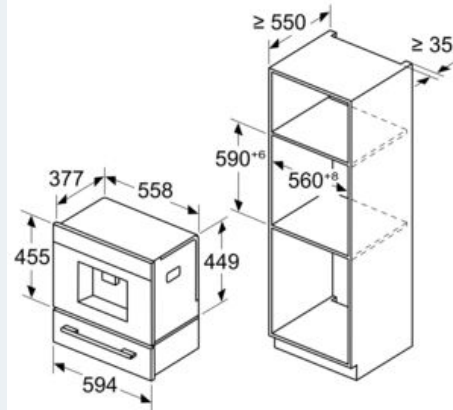

iQ700, Built-in fully automatic coffee machine, Black  
CT718L1B0

Dimensioned drawings

Measurements in mm

A: 7.5 mm

Measurements in mm  
Left corner installation

If using the 92° hinge limiter, the min. distance to the wall is only 100 mm

Measurements in mm

Bean and water containers are removed from the front  
Recommended installation height 950–1450 mm

Measurements in mm

Measurements in mm

Bean and water containers are removed from the front  
Recommended installation height 950–1450 mm