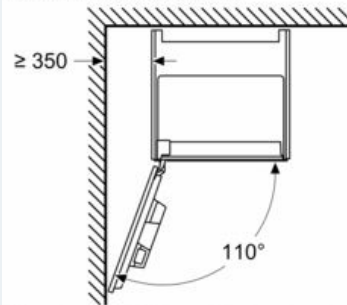

iQ700, Built-in fully automatic coffee machine, Black  
CT718L1B0

Dimensioned drawings

Measurements in mm

A: 7.5 mm

Measurements in mm  
Left corner installation

If using the 92° hinge limiter, the min. distance to the wall is only 100 mm

Measurements in mm

Bean and water containers are removed from the front  
Recommended installation height 950–1450 mm

Measurements in mm

Measurements in mm

Bean and water containers are removed from the front  
Recommended installation height 950–1450 mm