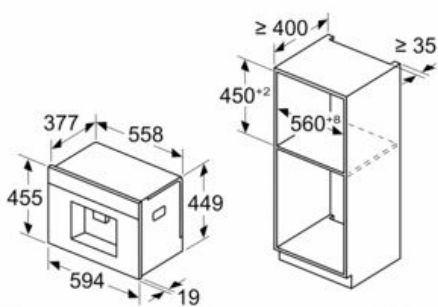

#### Technical Data

Construction type : Built-in  
 Frothing nozzle : No  
 Display : No  
 Water protection system : No  
 Portion sizes : All cups  
 Dimensions : 455 x 594 x 385 mm  
 Dimensions of the packed product (HxWxD) : 540 x 478 x 670 mm  
 Min. required niche size for installation (HxWxD) : 449 x 558 x 376 mm  
 EAN code : 4242003895580  
 Fuse protection : 10 A  
 Voltage : 220-240 V  
 Frequency : 50/60 Hz  
 Plug type : Gardy plug w/ earthing

iQ700, Built-in fully automatic coffee machine, Black  
CT718L1B0

Dimensioned drawings

Measurements in mm

A: 7.5 mm

Measurements in mm  
Left corner installation

If using the 92° hinge limiter, the min. distance to the wall is only 100 mm

Measurements in mm

Bean and water containers are removed from the front  
Recommended installation height 950–1450 mm

Measurements in mm

Measurements in mm

Bean and water containers are removed from the front  
Recommended installation height 950–1450 mm