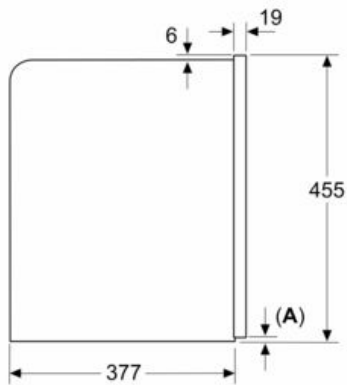

#### Technical Data

Construction type : Built-in  
 Frothing nozzle : No  
 Display : No  
 Water protection system : No  
 Portion sizes : All cups  
 Dimensions : 455 x 594 x 385 mm  
 Dimensions of the packed product (HxWxD) : 540 x 478 x 670 mm  
 Min. required niche size for installation (HxWxD) : 449 x 558 x 376 mm  
 EAN code : 4242003895580  
 Fuse protection : 10 A  
 Voltage : 220-240 V  
 Frequency : 50/60 Hz  
 Plug type : Gardy plug w/ earthing

iQ700, Built-in fully automatic coffee machine, Black  
CT718L1B0

Dimensioned drawings

Measurements in mm

A: 7.5 mm

Measurements in mm  
Left corner installation

If using the 92° hinge limiter, the min. distance to the wall is only 100 mm

Measurements in mm

Bean and water containers are removed from the front  
Recommended installation height 950–1450 mm

Measurements in mm

Measurements in mm

Bean and water containers are removed from the front  
Recommended installation height 950–1450 mm