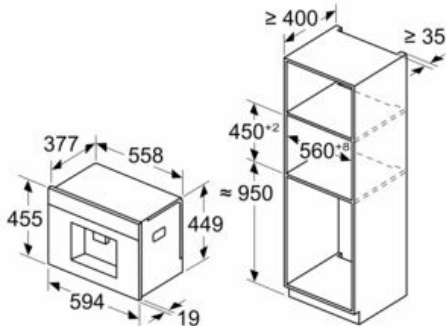

iQ700, Built-in fully automatic coffee machine, Black  
CT718L1B0

Dimensioned drawings

Measurements in mm

A: 7.5 mm

Measurements in mm  
Left corner installation

If using the 92° hinge limiter, the min. distance to the wall is only 100 mm

Measurements in mm

Bean and water containers are removed from the front  
Recommended installation height 950–1450 mm

Measurements in mm

Measurements in mm

Bean and water containers are removed from the front  
Recommended installation height 950–1450 mm