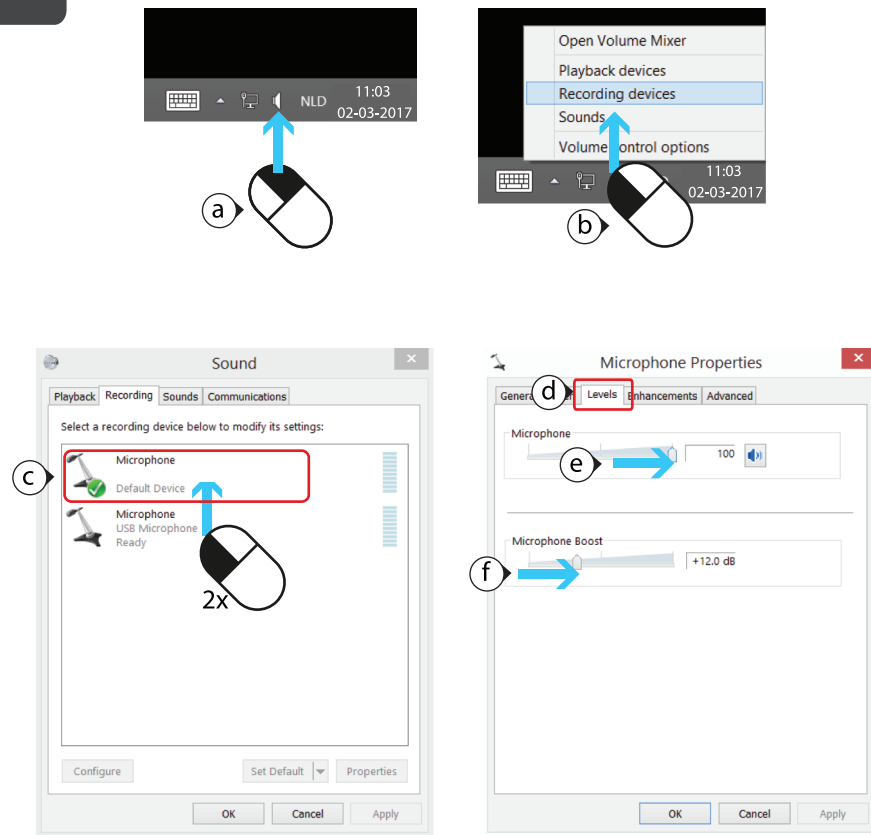

2.

3.

4.

Trust

USER GUIDE

www.trust.com/22053/faq

CREON | Gaming HEADSET

1.