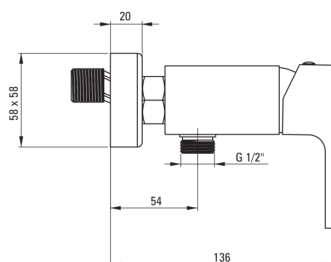

ANEMON BIS

Shower mixer

Product code: BBZ_N40M

EAN: 5908212086759

Color: black

Warranty [years]: 7

Mixer

Finish	nero
Mixer type	mixer, single-handle
Installation method	wall-mounted
Total mixer height [mm]	136
Acoustic group [db]	I ($x \leq 20$)

Mixer cartridge

Ceramic cartridge size	35 mm
------------------------	-------

Features:

- The mixer body is made of the highest quality brass
- Innovative, durable and easy to clean Nero coating
- Dedicated cleaning agent, safe for cleaned surfaces