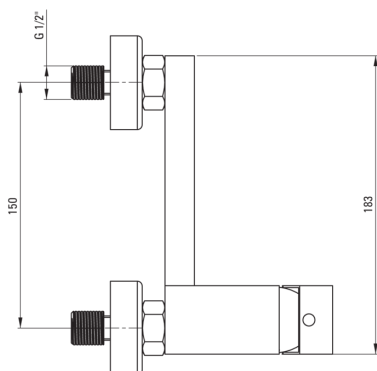

ANEMON BIS

Shower mixer

Product code: BBZ_N40M

EAN: 5908212086759

Color: black

Warranty [years]: 7

Mixer

Finish	nero
Mixer type	mixer, single-handle
Installation method	wall-mounted
Total mixer height [mm]	136
Acoustic group [db]	I ($x \leq 20$)

Mixer cartridge

Ceramic cartridge size	35 mm
------------------------	-------

Features:

- The mixer body is made of the highest quality brass
- Innovative, durable and easy to clean Nero coating
- Dedicated cleaning agent, safe for cleaned surfaces