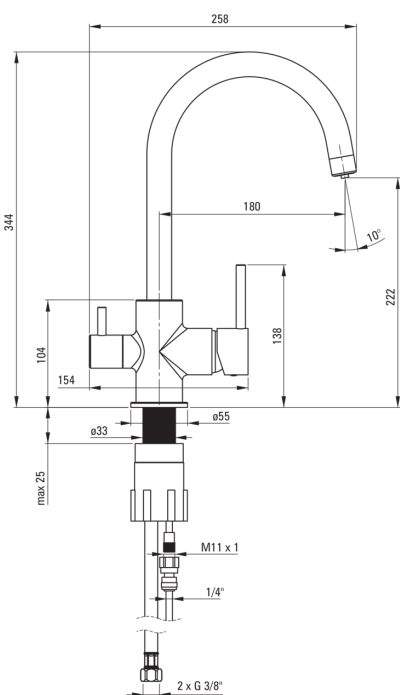

# Kitchen tap, with water filter connection

Product code: BCH\_064M

EAN: 05908212089415

Color: silver

Warranty [years]: 7

## Mixer cartridge

Ceramic cartridge size	35 mm
------------------------	-------

## Spouts

Spout type	swivel
Mixer spout range [mm]	180
Material	brass

## Connecting hoses

Length [mm]	450
Installation thread	3/8"
Connection thread	M10