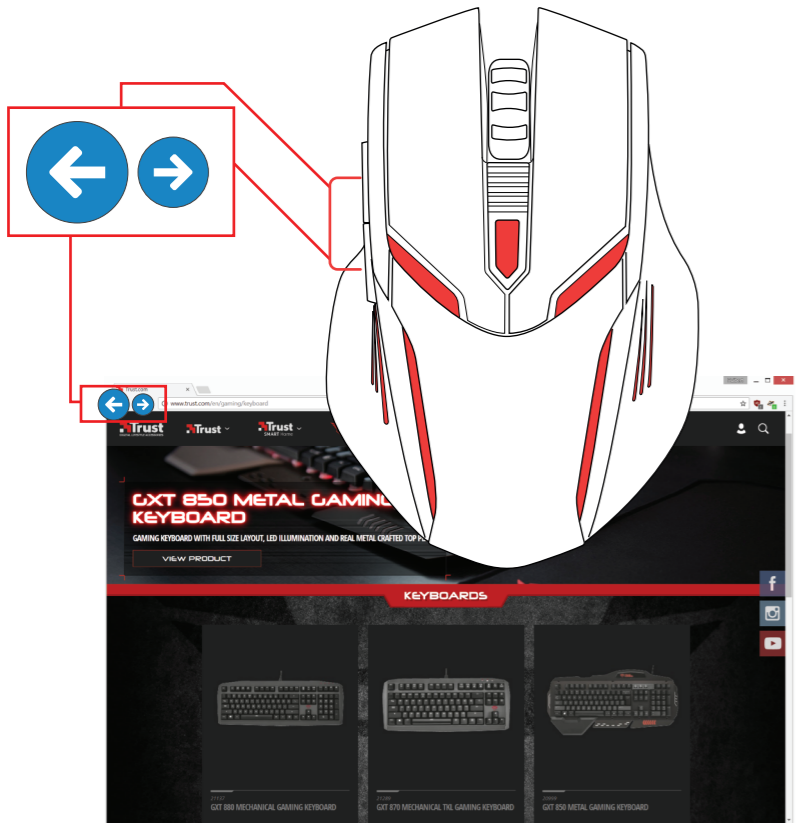

Trust

www.trust.com/19509/faq

EXENT | Illuminated Gaming Mouse

1.

2.

3.