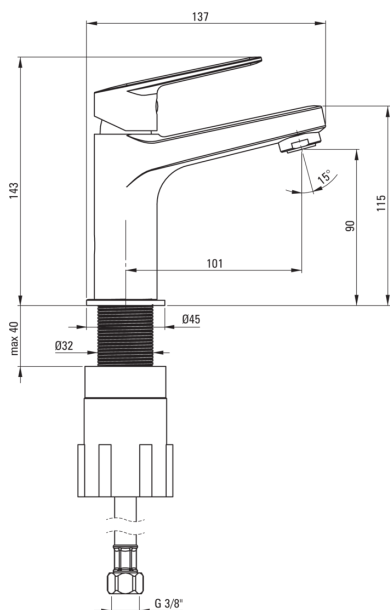

## Washbasin tap

Product code: BGJ\_N20M

EAN: 05908212087138

Color: black

Warranty [years]: 7

### Mixer

Finish	nero
Mixer type	mixer, single-handle
Installation method	standing
Total mixer height [mm]	143
Acoustic group [db]	II (20 < x ≤ 30)

### Mixer cartridge

Ceramic cartridge size	25 mm
------------------------	-------

### Connecting hoses

Length [mm]	450
Installation thread	3/8"
Connection thread	M8