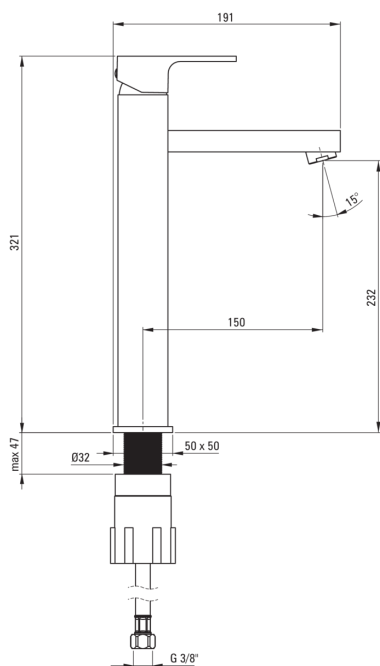

ANEMON BIS

Washbasin tap, tall

Product code: BBZ_N21K

EAN: 5908212086711

Color: black

Warranty [years]: 7

Mixer

Finish	nero
Mixer type	single-handle, mixer
Installation method	standing
Total mixer height [mm]	321
Flow class [l/min]	Z ≤ 9 (4 - 9)
Acoustic group [db]	I (x ≤ 20)
Plug included in the set	Yes

Mixer cartridge

Ceramic cartridge size	35 mm
------------------------	-------

Spouts

Spout type	still
Mixer spout range [mm]	150
Material	brass

Aerators

Aerator type	honeycomb
Aerator size	M24

Connecting hoses

Length [mm]	450
Installation thread	3/8"
Connection thread	M10

Plug

Type	click-clack
Type	without overflow

Features:

- The mixer body is made of the highest quality brass
- The mixer is equipped with a stream aerator
- The mounting sleeve facilitates the installation of the mixer
- 45 cm connection hoses included
- Z flow class (4-9 l/min) allowing for water consumption reduction
- Innovative, durable and easy to clean Nero coating
- Functional click-clack plug included
- Durable hose ends made of brass
- Dedicated cleaning agent, safe for cleaned surfaces