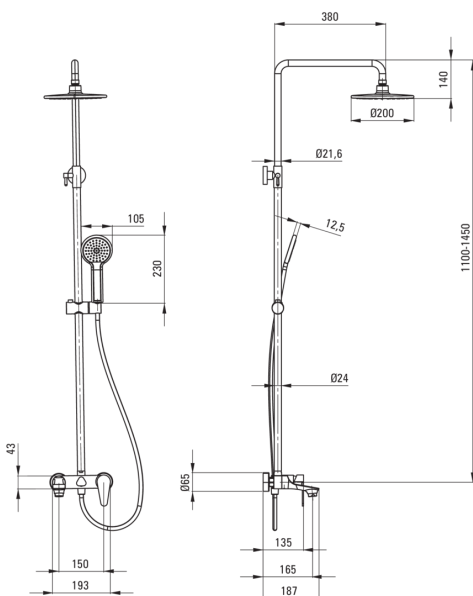

CORIANDER

Shower column, with bathtub mixer

Product code: NAC_01JM

EAN: 5908212042960

Color: silver

Warranty [years]: 5

Aerators

Aerator type	laminar
Aerator size	M24

Mixer

Installation method	wall-mounted
Mixer type	mixer, single-handle

Shower columns

Rod

Material	steel 304
----------	-----------

Mixer cartridge

Cartridge type	mixer, single-handle
Ceramic cartridge size	35 mm

Shower head

Shape	round
Diameter [mm]	210
Stream type	rain
Anti-calc	Yes

Function switch

Switch type	ceramic mechanical
Number of switch functions	3

Hand showers

Stream type	rain
Number of functions	1

Hoses

Braid material	stainless steel
Braid type	extensible, double braided
Length [mm]	1500

Spouts

Material	brass
Spout type	bathtub
Spout type	still