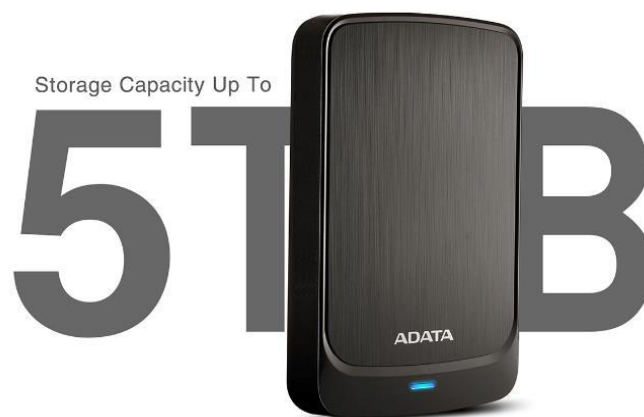

HV320 External Hard Drive

BIG ON STORAGE, SLIM IN FORM

HV320 External Hard Drive

What's both big and small, and keeps your data secure? Introducing the ADATA HV320 external HDD with up to 5TB of capacity, a slender 10.7mm form factor, shock sensors, and E2E (End-to-End) Data Protection.

Very Slim

Measuring in at just 10.7mm thick, the 1TB and 2TB HV320 slip easily into your back pocket.

Plenty of Storage Space

In an age of 4K video and other high-resolution content, GBs just don't cut it anymore. Luckily, the HV320 comes with up to 5TB of storage capacity.

 1,607,800 Photos
(Size: 3MB)

 855 Hours
(1920x1080)

 1,317,102 Songs
(4min/128Kbp)

Shock Sensors

The HV320 features shock sensors that notify you when impact or shaking has been detected with a red indicator light.

Your Data is Secure with AES Encryption

AES 256-bit encryption keeps the data inside password-protected and away from prying eyes.

Features

- Ultra-slim design at just 10.7mm (only 1/2TB)
- Three unique colors with glossy front cover
- Exclusive shock sensor protection
- 256-bit AES encryption
- HDDtoGO software free to download