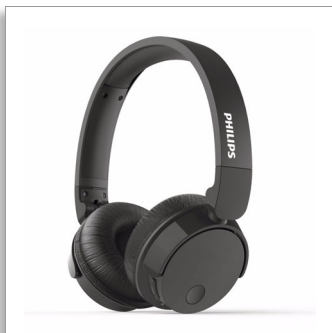

Philips BASS+
Wireless Headphone

32mm drivers/closed-back

On-ear
Soft ear cushions
Full folding

TABH305BK

Bold bass.

Just like you like it.

Tune in to your sounds with big, bold bass. Tune out distractions with Active Noise Cancellation (ANC). These wireless on-ear headphones are all about the beats you love. A single charge gives you up to 15 hours playtime, even with ANC on.

Big bold bass. No distractions.

- 15 hours playtime with Active Noise Cancellation (ANC) on
- 18 hours playtime with ANC off
- Big bass. 32mm neodymium acoustic drivers
- Two hours charging time via USB

Easy to carry. Easy to wear.

- Compact foldi design for easy storage in your pocket or bag
- Feel light. Listen heavy
- Lightweight adjustable headband
- Soft ear-cups that can be angled for maximum comfort

Voice control. Music or calls.

- Multi-function button. Easily control music and calls.

PHILIPS

Wireless Headphone
32mm drivers/closed-back On-ear, Soft ear cushions, Full folding

Specifications

Sound

- Acoustic system: Closed
- Magnet type: NdFeB
- Frequency response: 9 - 21 000 Hz
- Impedance: 32 ohm
- Speaker diameter: 32 mm
- Maximum power input: 30 mW
- Diaphragm: PET
- Sensitivity: 92 dB
- Type: dynamic